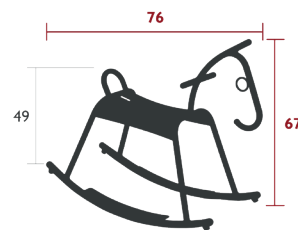

3280 - ROCKING HORSE

DESIGN BY STUDIO FERMOB

DOMESTIC PROFESSIONAL INTENSIVE

10  
IPAC

Tubular aluminium frame  
Aluminium sheet seat  
Pads  
Suitable for children over 10 months old  
Meets toy safety standards (71-1, 71-2, and 71-3)

2.5 kg

ADADA & LUXEMBOURG KID