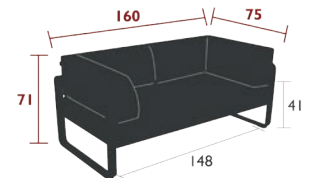

39 kg

8525XXYY - 2-SEATER CLUB SOFA
 DESIGN BY PAGNON ET PELHAÏTRE

DOMESTIC | PROFESSIONAL | INTENSIVE

10
IPAC

Flat aluminium frame
 Perforated aluminium sheet seat
 Tubular aluminium backrest
 Flat aluminium armrests
 Flame retardant treatment available on request for the UK market
Compatible with:
 PROTECTIVE COVER FOR 2-SEATER SOFA - BELLEVIE