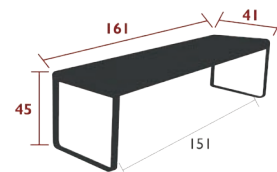

DOMESTIC | PROFESSIONAL | INTENSIVE

8
IPAC

3
x

23
C

Flat aluminium frame

Steel sheet seat

Reinforced parts:

Improvement of the seat finish, removal of the notch