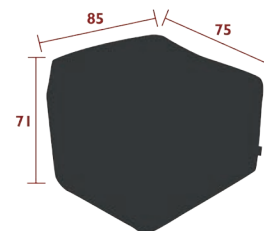

Compatible with :
PREMIUM SUNLOUNGER - BELLEVIE

0.32 kg

BELLEVIE COVERS

8470 - PROTECTIVE COVER FOR ARMCHAIR

Polyurethane coating polyamide fabric
Elastic straps at the bottom of the cover
Storage bag sewn into the cover
Water-repellent fabric, tear-resistant, UV-resistant and resistant to temperatures between -20 and +45°C - Quick-drying
Do not use as a winter cover
Compatible with:
ARMCHAIR - BELLEVIE
1-SEATER LEFT MODULE - BELLEVIE
1-SEATER RIGHT MODULE - BELLEVIE