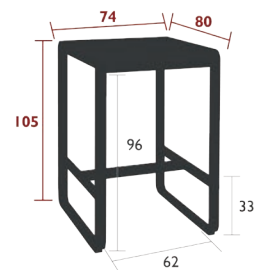

6.5 kg

8467 - HIGH TABLE 74 X 80 CM

DESIGN BY PAGNON ET PELHAÏTRE

DOMESTIC PROFESSIONAL INTENSIVE 8 IPAC x2 23

Steel sheet table top
Flat aluminium base
Aluminium tubular cross-piece for footrest
Reinforced parts:
Improvement of the table top finish, removal of the notch

26 kg

8464 - HIGH TABLE 140 X 80 CM

DESIGN BY PAGNON ET PELHAÏTRE

DOMESTIC PROFESSIONAL INTENSIVE 8 IPAC x4 23

Steel sheet table top
Flat aluminium base
Aluminium tubular cross-piece for footrest
Reinforced parts:
Improvement of the table top finish, removal of the notch
Compatible with:
PROTECTIVE COVER 160 X 100 CM FOR TABLE - COVERS