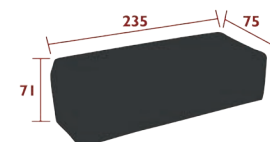

847247 ● Anthracite

0.78 kg