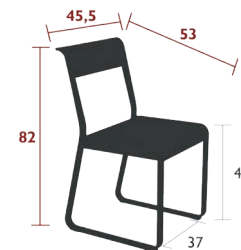

81

BELLEVIE *DINING*

8401 - CHAIR

DESIGN BY PAGNON ET PELHÂÎTRE

DOMESTIC PROFESSIONAL INTENSIVE 10 IPAC 23

Flat aluminium frame
Aluminium sheet seat
Aluminium sheet backrest
Stacking capacity: x 10 (Height – stacked: 148 cm)

5.6 kg

8402 - CHAIR V2

DESIGN BY PAGNON ET PELHÂÎTRE

NEW DOMESTIC PROFESSIONAL INTENSIVE 8 IPAC 23

Flat aluminium frame
Steel sheet seat
Aluminium moulded backrest

7.5 kg

8405XXYY - DINING ARMCHAIR

DESIGN BY PAGNON ET PELHÂÎTRE