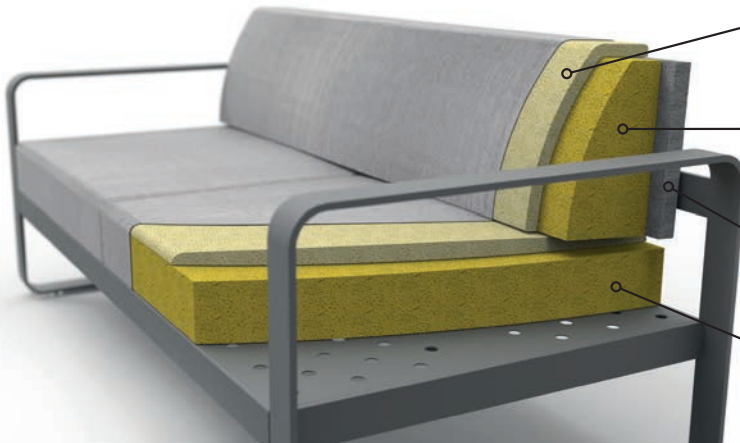

Sofas, armchairs and modular furniture

Comfort foam
density 17 kg/m³
thickness 20 mm

High-resilience foam
density 30 kg/m³
thickness 140 mm

Firm foam
density 65 kg/m³
thickness 40 mm

High-resilience foam
density 35 kg/m³
thickness 90 mm