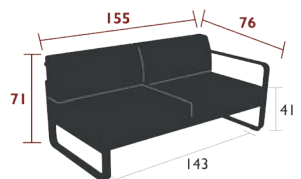

29 kg

Aluminium connecting strips