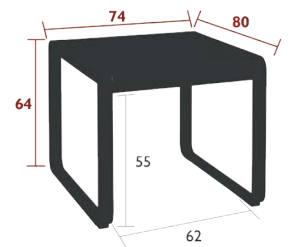

Aluminium sheet table top

Flat aluminium base

Reinforced parts:

Improvement of the table top finish, removal of the notch

14 kg

8459 - MID-HEIGHT TABLE 74 X 80 CM

DESIGN BY PAGNON ET PELHAÏTRE

DOMESTIC | PROFESSIONAL | INTENSIVE

8
IPAC

Steel sheet table top

Flat aluminium base

Reinforced parts:

Improvement of the table top finish, removal of the notch

20.5 kg

8457 - MID-HEIGHT TABLE 140 X 80 CM

DESIGN BY PAGNON ET PELHAÏTRE