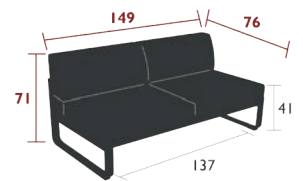

BELLEVIE LOUNGE

8510XXYY - 1-SEATER CENTRAL MODULE

DESIGN BY PAGNON ET PELHAÏTRE

DOMESTIC | PROFESSIONAL | INTENSIVE

10 IPAC

4

23

Flat aluminium frame
Perforated aluminium sheet seat
Aluminium tubular backrest
4 connecting strips provided to secure the modules together
Flame retardant treatment available on request for the UK market

18.3 kg

8520XXYY - 2-SEATER CENTRAL MODULE

DESIGN BY PAGNON ET PELHAÏTRE

DOMESTIC | PROFESSIONAL | INTENSIVE

10 IPAC

x2

4

23

Flat aluminium frame
Perforated aluminium sheet seat
Aluminium tubular backrest
4 connecting strips provided to secure the modules together
Flame retardant treatment available on request for the UK market

28 kg

8523XXYY - 2-SEATER LEFT CORNER MODULE

DESIGN BY PAGNON ET PELHAÏTRE

DOMESTIC | PROFESSIONAL | INTENSIVE

10 IPAC

x2

4

23

Flat aluminium frame
Perforated aluminium sheet seat
Aluminium tubular backrest
Flat aluminium armrests
2 connecting strips provided to secure the modules together
Flame retardant treatment available on request for the UK market
Compatible with:
PROTECTIVE COVER FOR 2-SEATER SOFA - BELLEVIE

30.2 kg

8524XXYY - 2-SEATER RIGHT CORNER MODULE

DESIGN BY PAGNON ET PELHAÏTRE

DOMESTIC | PROFESSIONAL | INTENSIVE

10 IPAC

x2

4

23

Flat aluminium frame
Perforated aluminium sheet seat
Aluminium tubular backrest
Flat aluminium armrests
2 connecting strips provided to secure the modules together
Flame retardant treatment available on request for the UK market
Compatible with:
PROTECTIVE COVER FOR 2-SEATER SOFA - BELLEVIE

30.2 kg

Aluminium connecting strips