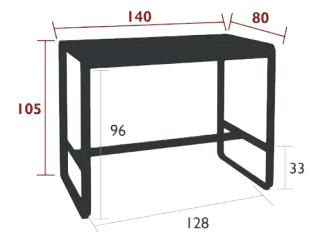

6.5 kg

8467 - HIGH TABLE 74 X 80 CM

DESIGN BY PAGNON ET PELHAÏTRE

DOMESTIC PROFESSIONAL INTENSIVE 8 IPAC x2 23

Steel sheet table top
Flat aluminium base
Aluminium tubular cross-piece for footrest
Reinforced parts:
Improvement of the table top finish, removal of the notch

26 kg

8464 - HIGH TABLE 140 X 80 CM

DESIGN BY PAGNON ET PELHAÏTRE

DOMESTIC PROFESSIONAL INTENSIVE 8 IPAC x4 23

Steel sheet table top
Flat aluminium base
Aluminium tubular cross-piece for footrest
Reinforced parts:
Improvement of the table top finish, removal of the notch
Compatible with:
PROTECTIVE COVER 160 X 100 CM FOR TABLE - COVERS