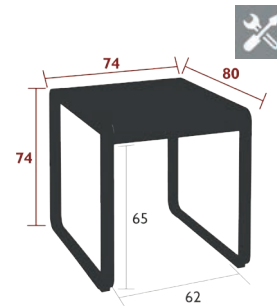

Steel sheet seat

Aluminium sheet backrest

Reinforced parts:

Improvement of the seat finish, removal of the notch

18 kg

BELLEVIE *DINING*

8428 - TABLE 74 X 80 CM

DESIGN BY PAGNON ET PELHÂÎTRE

DOMESTIC PROFESSIONAL **INTENSIVE** 8 IPAC x2 23

Steel sheet table top
Flat aluminium base
Reinforced parts:
Improvement of the table top finish, removal of the notch

21 kg

8425 - TABLE 140 X 80 CM

DESIGN BY PAGNON ET PELHÂÎTRE