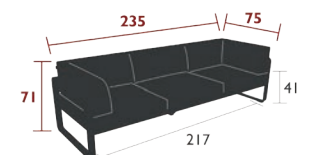

32.4 kg

8530XXYY - 3-SEATER CLUB SOFA
 DESIGN BY PAGNON ET PELHAÏTRE

DOMESTIC | PROFESSIONAL | INTENSIVE

10
IPAC

Flat aluminium frame
 Perforated aluminium sheet seat
 Tubular aluminium backrest
 Flat aluminium armrests
 Central leg to strengthen the frame, angle bracket to strengthen the backrest
 Flame retardant treatment available on request for the UK market
Compatible with:
 PROTECTIVE COVER FOR 3-SEATER SOFA - BELLEVIE