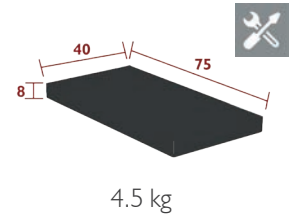

30.2 kg

Aluminium connecting strips

BELLEVIE LOUNGE

8452 - RECTANGULAR CONNECTING SHELF

DESIGN BY PAGNON ET PELHÂÎTRE

DOMESTIC | PROFESSIONAL | INTENSIVE

8 IPAC

Steel sheet
Max. load: 60 kg