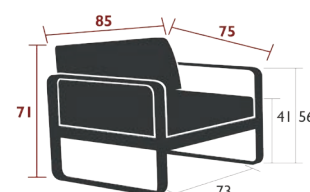

19.5 kg

8445XXYY - 2-SEATER SOFA

DESIGN BY PAGNON ET PELHÂÎTRE

DOMESTIC | PROFESSIONAL | INTENSIVE

10 IPAC

x2

4

23