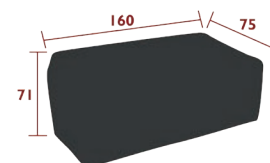

847147 ● Anthracite

0.52 kg