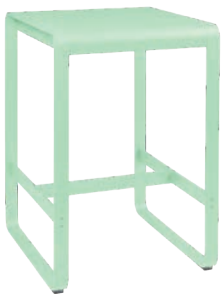

Steel sheet table top
Flat aluminium base
Aluminium tubular cross-piece for footrest
Reinforced parts:
Improvement of the table top finish, removal of the notch