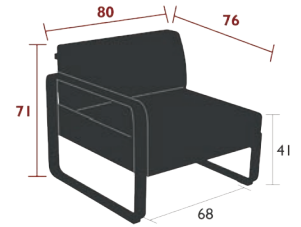

BELLEVIE LOUNGE

8511XXYY - 1-SEATER LEFT MODULE

DESIGN BY PAGNON ET PELHÂÎTRE

DOMESTIC | PROFESSIONAL | INTENSIVE

10 IPAC

4

23

Flat aluminium frame
Perforated aluminium sheet seat
Tubular aluminium backrest
Flat aluminium armrests
2 connecting strips provided to secure the modules together
Flame retardant treatment available on request for the UK market
Compatible with:
PROTECTIVE COVER FOR ARMCHAIR - BELLEVIE
ARMREST SHELF - BELLEVIE

19.3 kg

8521XXYY - 2-SEATER LEFT MODULE

DESIGN BY PAGNON ET PELHÂÎTRE

DOMESTIC | PROFESSIONAL | INTENSIVE

10 IPAC

2

4

23

Flat aluminium frame
Perforated aluminium sheet seat
Tubular aluminium backrest
Flat aluminium armrests
2 connecting strips provided to secure the modules together
Flame retardant treatment available on request for the UK market
Compatible with:
PROTECTIVE COVER FOR 2-SEATER SOFA - BELLEVIE
ARMREST SHELF - BELLEVIE

29 kg

8512XXYY - 1-SEATER RIGHT MODULE

DESIGN BY PAGNON ET PELHÂÎTRE

DOMESTIC | PROFESSIONAL | INTENSIVE

10 IPAC

4

23

Flat aluminium frame
Perforated aluminium sheet seat
Tubular aluminium backrest
Flat aluminium armrests
2 connecting strips provided to secure the modules together
Flame retardant treatment available on request for the UK market
Compatible with:
PROTECTIVE COVER FOR ARMCHAIR - BELLEVIE
ARMREST SHELF - BELLEVIE

19.3 kg

8522XXYY - 2-SEATER RIGHT MODULE

DESIGN BY PAGNON ET PELHÂÎTRE

DOMESTIC | PROFESSIONAL | INTENSIVE

10 IPAC

2

4

23

Flat aluminium frame
Perforated aluminium sheet seat
Tubular aluminium backrest
Flat aluminium armrests
2 connecting strips provided to secure the modules together
Flame retardant treatment available on request for the UK market
Compatible with:
PROTECTIVE COVER FOR 2-SEATER SOFA - BELLEVIE
ARMREST SHELF - BELLEVIE

29 kg