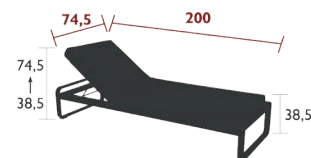

25 kg

8507YY - HEADREST PREMIUM SUNLOUNGER

NEW

DOMESTIC PROFESSIONAL INTENSIVE