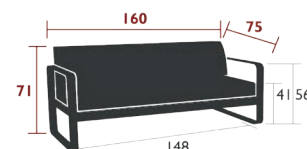

Flat aluminium frame
Perforated aluminium sheet seat
Tubular aluminium backrest
Flat aluminium armrests
Flame retardant treatment available on request for the UK market
Compatible with:
PROTECTIVE COVER FOR 2-SEATER SOFA - BELLEVIE
ARMREST SHELF - BELLEVIE