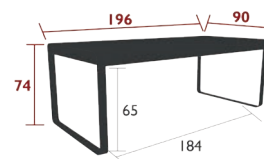

29.6 kg

8420 - TABLE 196 X 90 CM

DESIGN BY PAGNON ET PELHÂÎTRE

DOMESTIC PROFESSIONAL **INTENSIVE** 10 IPAC x8 23

Aluminium sheet table top
Flat aluminium base
Leg riser provided for rain runoff
Reinforced parts:
Improvement of the table top finish, removal of the notch
Compatible with:
PROTECTIVE COVER 210 X 100 FOR TABLE - COVERS

29 kg

8434 - TABLE 196 X 90 CM - WITH STORAGE

DESIGN BY PAGNON ET PELHÂÎTRE

NEW DOMESTIC PROFESSIONAL **INTENSIVE** 9 IPAC x8 23

Aluminium sheet table top
Flat aluminium base
4 teak covers
Leg riser provided for rain runoff