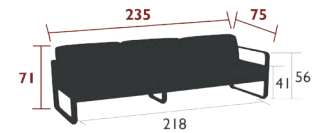

28 kg

BELLEVIE LOUNGE

8480XXYY - 3-SEATER SOFA
 DESIGN BY PAGNON ET PELHAÏTRE

DOMESTIC | PROFESSIONAL | INTENSIVE

10
IPAC

Flat aluminium frame
 Perforated aluminium sheet seat
 Tubular aluminium backrest
 Flat aluminium armrests
 Central leg to strengthen the frame, angle bracket to strengthen the backrest
 Flame retardant treatment available on request for the UK market
Compatible with:
 PROTECTIVE COVER FOR 3-SEATER SOFA - BELLEVIE
 ARMREST SHELF - BELLEVIE