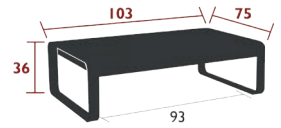

Aluminium sheet table top

Flat aluminium base

Reinforced parts:

Improvement of the table top finish, removal of the notch

14 kg

8459 - MID-HEIGHT TABLE 74 X 80 CM

DESIGN BY PAGNON ET PELHAÏTRE

DOMESTIC | PROFESSIONAL | INTENSIVE