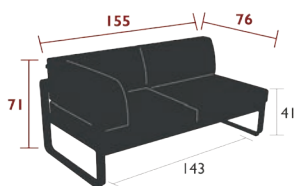

BELLEVIE LOUNGE

8510XXYY - 1-SEATER CENTRAL MODULE

DESIGN BY PAGNON ET PELHAÏTRE

DOMESTIC | PROFESSIONAL | INTENSIVE

10 IPAC

4

23

Flat aluminium frame
Perforated aluminium sheet seat
Aluminium tubular backrest
4 connecting strips provided to secure the modules together
Flame retardant treatment available on request for the UK market

18.3 kg

8520XXYY - 2-SEATER CENTRAL MODULE

DESIGN BY PAGNON ET PELHAÏTRE

DOMESTIC | PROFESSIONAL | INTENSIVE

10 IPAC

x2

4

23

Flat aluminium frame
Perforated aluminium sheet seat
Aluminium tubular backrest
4 connecting strips provided to secure the modules together
Flame retardant treatment available on request for the UK market

28 kg

8523XXYY - 2-SEATER LEFT CORNER MODULE

DESIGN BY PAGNON ET PELHAÏTRE

DOMESTIC | PROFESSIONAL | INTENSIVE

10 IPAC

x2

4

23

Flat aluminium frame
Perforated aluminium sheet seat
Aluminium tubular backrest
Flat aluminium armrests
2 connecting strips provided to secure the modules together
Flame retardant treatment available on request for the UK market
Compatible with:
PROTECTIVE COVER FOR 2-SEATER SOFA - BELLEVIE

30.2 kg

8524XXYY - 2-SEATER RIGHT CORNER MODULE

DESIGN BY PAGNON ET PELHAÏTRE

DOMESTIC | PROFESSIONAL | INTENSIVE

10 IPAC

x2

4

23

Flat aluminium frame
Perforated aluminium sheet seat
Aluminium tubular backrest
Flat aluminium armrests
2 connecting strips provided to secure the modules together
Flame retardant treatment available on request for the UK market
Compatible with:
PROTECTIVE COVER FOR 2-SEATER SOFA - BELLEVIE

30.2 kg

Aluminium connecting strips