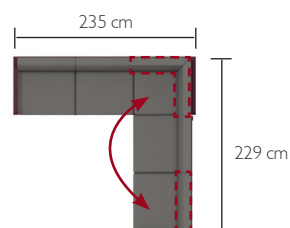

3-seater sofa (8480)
2-seater sofa right corner module (8524)
Invert the sofa backrest cushion
and the corner cushion of the corner module.