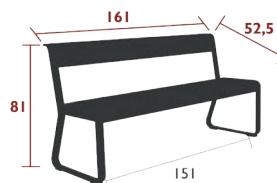

BELLEVIE *DINING*

8410 - BENCH

DESIGN BY PAGNON ET PELHAÏTRE

DOMESTIC | PROFESSIONAL | INTENSIVE

8
IPAC

3
x

23
C

Flat aluminium frame

Steel sheet seat

Reinforced parts:

Improvement of the seat finish, removal of the notch

14 kg

8415 - BENCH WITH BACKREST

DESIGN BY PAGNON ET PELHAÏTRE

DOMESTIC | PROFESSIONAL | INTENSIVE

8
IPAC

3
x

23
C

Flat aluminium frame

Steel sheet seat

Aluminium sheet backrest

Reinforced parts:

Improvement of the seat finish, removal of the notch

18 kg