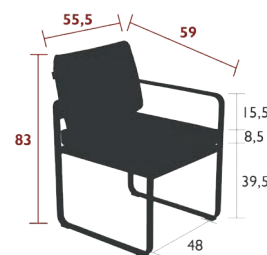

BELLEVIE *DINING*

8401 - CHAIR

DESIGN BY PAGNON ET PELHÂÎTRE

DOMESTIC PROFESSIONAL INTENSIVE 10 IPAC 23

Flat aluminium frame
Aluminium sheet seat
Aluminium sheet backrest
Stacking capacity: x 10 (Height – stacked: 148 cm)

5.6 kg

8402 - CHAIR V2

DESIGN BY PAGNON ET PELHÂÎTRE

NEW DOMESTIC PROFESSIONAL INTENSIVE 8 IPAC 23

Flat aluminium frame
Steel sheet seat
Aluminium moulded backrest

7.5 kg

8405XXYY - DINING ARMCHAIR

DESIGN BY PAGNON ET PELHÂÎTRE

NEW DOMESTIC PROFESSIONAL INTENSIVE 10 IPAC 4 23

Flat aluminium frame
Perforated aluminium sheet seat
Perforated aluminium sheet backrest
Flat aluminium armrests

10 kg