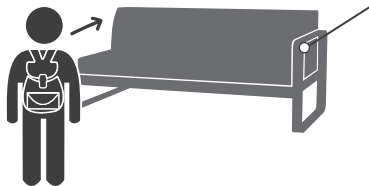

B8 **NEW Grey Taupe**
Recommended with frame in :

01 A5 47 42 48 82 73 45 43 20 B9 09 14

TO PLACE YOUR ORDER

FACING THE PRODUCT

THE 2-SEATER **RIGHT MODULE**

A colour symbol is available on each product to allow you to quickly visualise the side concerned: