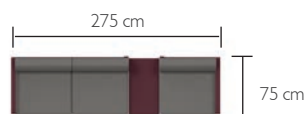

BELLEVIE LOUNGE

A SELECTION OF «READY TO USE» COMPOSITIONS AVAILABLE WITH STANDARD LEADTIME

8580XXXX - COMPOSITION 1 A
DESIGNED BY PAGNON AND PELHAÏTRE

DOMESTIC | PROFESSIONAL | INTENSIVE

10
IPAC

4

23

1-seater left module (8511)
rectangular connecting shelf (8452)
2-seater right module (8522)

8581XXXX - COMPOSITION 1 B
DESIGNED BY PAGNON AND PELHAÏTRE

DOMESTIC | PROFESSIONAL | INTENSIVE

10
IPAC

4

23

2-seater left module (8521)
rectangular connecting shelf (8452)
1-seater right module (8512)

8582XXXX - COMPOSITION 2 A
DESIGNED BY PAGNON AND PELHAÏTRE

DOMESTIC | PROFESSIONAL | INTENSIVE

10
IPAC

4

23

2-seater left corner module (8523)
3-seater sofa (8480)
Invert the sofa backrest cushion
and the corner cushion of the corner module.

8583XXXX - COMPOSITION 2 B
DESIGNED BY PAGNON AND PELHAÏTRE

DOMESTIC | PROFESSIONAL | INTENSIVE

10
IPAC

4

23

3-seater sofa (8480)
2-seater sofa right corner module (8524)
Invert the sofa backrest cushion
and the corner cushion of the corner module.