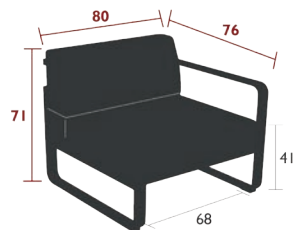

29 kg

8512XXYY - 1-SEATER RIGHT MODULE

DESIGN BY PAGNON ET PELHÂÎTRE

DOMESTIC | PROFESSIONAL | INTENSIVE

10 IPAC

4

23

Flat aluminium frame
 Perforated aluminium sheet seat
 Tubular aluminium backrest
 Flat aluminium armrests
 2 connecting strips provided to secure the modules together
 Flame retardant treatment available on request for the UK market
Compatible with:
 PROTECTIVE COVER FOR ARMCHAIR - BELLEVIE
 ARMREST SHELF - BELLEVIE