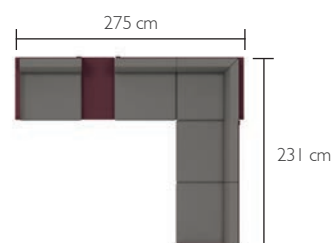

8584XXYY - COMPOSITION 3 A
 DESIGNED BY PAGNON AND PELHÂÎTRE

DOMESTIC | PROFESSIONAL | INTENSIVE

10 IPAC

4

23

1-seater left module (8511)
 rectangular connecting shelf (8452)
 2-seater right corner module (8524)
 2-seater right module (8522)