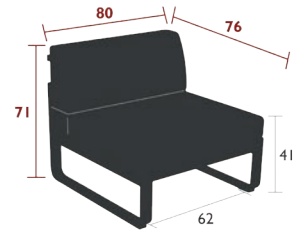

BELLEVIE LOUNGE

8510XXYY - 1-SEATER CENTRAL MODULE

DESIGN BY PAGNON ET PELHAÏTRE

DOMESTIC | PROFESSIONAL | INTENSIVE

10 IPAC

4

23

Flat aluminium frame
Perforated aluminium sheet seat
Aluminium tubular backrest
4 connecting strips provided to secure the modules together
Flame retardant treatment available on request for the UK market

18.3 kg

8520XXYY - 2-SEATER CENTRAL MODULE

DESIGN BY PAGNON ET PELHAÏTRE

DOMESTIC | PROFESSIONAL | INTENSIVE

10 IPAC

x2

4

23

Flat aluminium frame
Perforated aluminium sheet seat
Aluminium tubular backrest
4 connecting strips provided to secure the modules together
Flame retardant treatment available on request for the UK market

28 kg

8523XXYY - 2-SEATER LEFT CORNER MODULE

DESIGN BY PAGNON ET PELHAÏTRE

DOMESTIC | PROFESSIONAL | INTENSIVE

10 IPAC

x2

4

23

Flat aluminium frame
Perforated aluminium sheet seat
Aluminium tubular backrest
Flat aluminium armrests
2 connecting strips provided to secure the modules together
Flame retardant treatment available on request for the UK market
Compatible with:
PROTECTIVE COVER FOR 2-SEATER SOFA - BELLEVIE

30.2 kg

8524XXYY - 2-SEATER RIGHT CORNER MODULE

DESIGN BY PAGNON ET PELHAÏTRE

DOMESTIC | PROFESSIONAL | INTENSIVE

10 IPAC

x2

4

23

Flat aluminium frame
Perforated aluminium sheet seat
Aluminium tubular backrest
Flat aluminium armrests
2 connecting strips provided to secure the modules together
Flame retardant treatment available on request for the UK market
Compatible with:
PROTECTIVE COVER FOR 2-SEATER SOFA - BELLEVIE

30.2 kg

Aluminium connecting strips