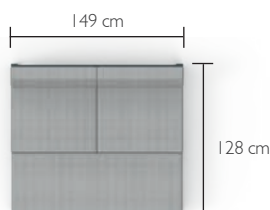

BELLEVIE LOUNGE

AN INFINITY OF COMPOSITIONS AVAILABLE ON REQUEST

Idea n°1

1-seater module
- left (8511) or right (8512) -
1-seater ottoman (8490)

Idea n°2

2-seater central module (8520)
2-seater ottoman (8494)