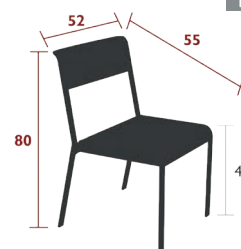

81

BELLEVIE *DINING*

8401 - CHAIR

DESIGN BY PAGNON ET PELHÂÎTRE

DOMESTIC PROFESSIONAL INTENSIVE 10 IPAC 23

Flat aluminium frame
Aluminium sheet seat
Aluminium sheet backrest
Stacking capacity: x 10 (Height – stacked: 148 cm)