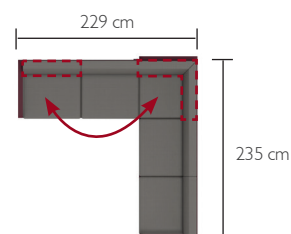

2-seater left corner module (8523)
3-seater sofa (8480)
Invert the sofa backrest cushion
and the corner cushion of the corner module.