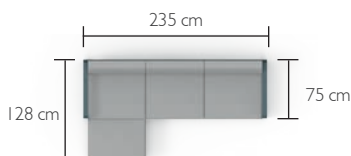

Idea n°4

3-seater sofa (8480)
1-seater ottoman (8490)