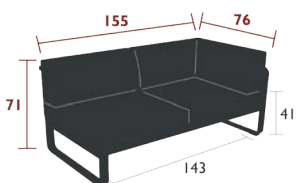

30.2 kg

Aluminium connecting strips