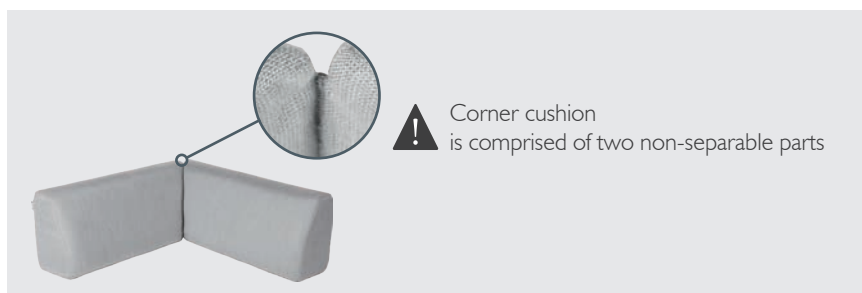

32.4 kg

8530XXYY - 3-SEATER CLUB SOFA
DESIGN BY PAGNON ET PELHAÏTRE

DOMESTIC | PROFESSIONAL | INTENSIVE

10
IPAC

Flat aluminium frame
Perforated aluminium sheet seat
Tubular aluminium backrest
Flat aluminium armrests
Central leg to strengthen the frame, angle bracket to strengthen the backrest
Flame retardant treatment available on request for the UK market
Compatible with:
PROTECTIVE COVER FOR 3-SEATER SOFA - BELLEVIE

41.3 kg