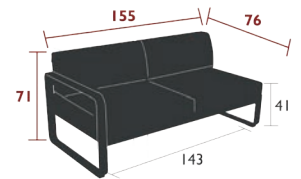

BELLEVIE LOUNGE

8511XXYY - 1-SEATER LEFT MODULE

DESIGN BY PAGNON ET PELHÂÎTRE

DOMESTIC | PROFESSIONAL | INTENSIVE

10 IPAC

4

23

Flat aluminium frame
Perforated aluminium sheet seat
Tubular aluminium backrest
Flat aluminium armrests
2 connecting strips provided to secure the modules together
Flame retardant treatment available on request for the UK market
Compatible with:
PROTECTIVE COVER FOR ARMCHAIR - BELLEVIE
ARMREST SHELF - BELLEVIE

19.3 kg

8521XXYY - 2-SEATER LEFT MODULE

DESIGN BY PAGNON ET PELHÂÎTRE

DOMESTIC | PROFESSIONAL | INTENSIVE

10 IPAC

2

4

23

Flat aluminium frame
Perforated aluminium sheet seat
Tubular aluminium backrest
Flat aluminium armrests
2 connecting strips provided to secure the modules together
Flame retardant treatment available on request for the UK market
Compatible with:
PROTECTIVE COVER FOR 2-SEATER SOFA - BELLEVIE
ARMREST SHELF - BELLEVIE

29 kg

8512XXYY - 1-SEATER RIGHT MODULE

DESIGN BY PAGNON ET PELHÂÎTRE

DOMESTIC | PROFESSIONAL | INTENSIVE

10 IPAC

4

23

Flat aluminium frame
Perforated aluminium sheet seat
Tubular aluminium backrest
Flat aluminium armrests
2 connecting strips provided to secure the modules together
Flame retardant treatment available on request for the UK market
Compatible with:
PROTECTIVE COVER FOR ARMCHAIR - BELLEVIE
ARMREST SHELF - BELLEVIE

19.3 kg

8522XXYY - 2-SEATER RIGHT MODULE

DESIGN BY PAGNON ET PELHÂÎTRE

DOMESTIC | PROFESSIONAL | INTENSIVE

10 IPAC

2

4

23

Flat aluminium frame
Perforated aluminium sheet seat
Tubular aluminium backrest
Flat aluminium armrests
2 connecting strips provided to secure the modules together
Flame retardant treatment available on request for the UK market
Compatible with:
PROTECTIVE COVER FOR 2-SEATER SOFA - BELLEVIE
ARMREST SHELF - BELLEVIE

29 kg