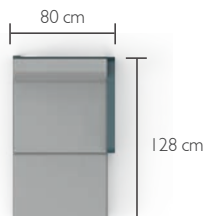

BELLEVIE LOUNGE

AN INFINITY OF COMPOSITIONS AVAILABLE ON REQUEST

Idea n°1

1-seater module
- left (8511) or right (8512) -
1-seater ottoman (8490)