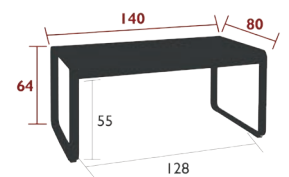

DOMESTIC | PROFESSIONAL | INTENSIVE

8
IPAC

Steel sheet table top

Flat aluminium base

Reinforced parts:

Improvement of the table top finish, removal of the notch

Compatible with:

PROTECTIVE COVER 160 X 100 CM FOR TABLE - COVERS