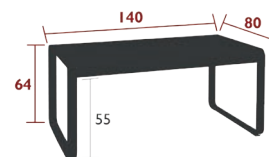

29.6 kg

8420 - TABLE 196 X 90 CM

DESIGN BY PAGNON ET PELHÂÎTRE

DOMESTIC PROFESSIONAL **INTENSIVE** 10 IPAC x8 23