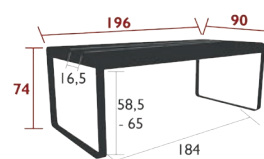

29.6 kg

8420 - TABLE 196 X 90 CM

DESIGN BY PAGNON ET PELHÂÎTRE

DOMESTIC PROFESSIONAL **INTENSIVE** 10 IPAC x8 23

Aluminium sheet table top
Flat aluminium base
Leg riser provided for rain runoff
Reinforced parts:
Improvement of the table top finish, removal of the notch
Compatible with:
PROTECTIVE COVER 210 X 100 FOR TABLE - COVERS

29 kg

8434 - TABLE 196 X 90 CM - WITH STORAGE

DESIGN BY PAGNON ET PELHÂÎTRE

NEW DOMESTIC PROFESSIONAL **INTENSIVE** 9 IPAC x8 23

Aluminium sheet table top
Flat aluminium base
4 teak covers
Leg riser provided for rain runoff

35 kg

BELLEVIE HIGH DINING

8403 - BAR STOOL

DESIGN BY PAGNON ET PELHAÏTRE

DOMESTIC PROFESSIONAL INTENSIVE 10 IPAC 23

Flat aluminium frame
Aluminium sheet seat
Reinforced parts:
Improvement of the seat finish, removal of the notch