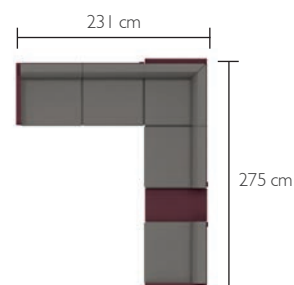

8585XXYY - COMPOSITION 3 B
 DESIGNED BY PAGNON AND PELHÂÎTRE

DOMESTIC | PROFESSIONAL | INTENSIVE

10 IPAC

4

23

2-seater left module (8521)
 2-seater left corner module (8523)
 rectangular connecting shelf (8452)
 1-seater right module (8512)