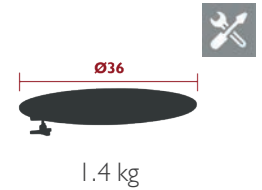

NEW

DOMESTIC | PROFESSIONAL | INTENSIVE

10 IPAC