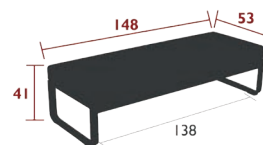

BELLEVIE LOUNGE

8490XXYY - 1-SEATER OTTOMAN

DESIGN BY PAGNON ET PELHÂÎTRE

DOMESTIC | PROFESSIONAL | INTENSIVE

7 IPAC

4

23

Flat aluminium frame
Perforated steel sheet seat
Flame retardant treatment available on request for the UK market
Reinforced parts:
Perforating seat allowing cushions to dry quicker

11 kg

8494XXYY - 2-SEATER OTTOMAN

DESIGN BY PAGNON ET PELHÂÎTRE

DOMESTIC | PROFESSIONAL | INTENSIVE

7 IPAC

x2

4

23

Flat aluminium frame
Perforated steel sheet seat
Flame retardant treatment available on request for the UK market
Reinforced parts:
Perforating seat allowing cushions to dry quicker

20 kg

8440XXYY - ARMCHAIR

DESIGN BY PAGNON ET PELHÂÎTRE

DOMESTIC | PROFESSIONAL | INTENSIVE

10 IPAC

4

23

Flat aluminium frame
Perforated aluminium sheet seat
Tubular aluminium backrest
Flat aluminium armrests
Flame retardant treatment available on request for the UK market
Compatible with:
PROTECTIVE COVER FOR ARMCHAIR - BELLEVIE
ARMREST SHELF - BELLEVIE

19.5 kg

8445XXYY - 2-SEATER SOFA

DESIGN BY PAGNON ET PELHÂÎTRE

DOMESTIC | PROFESSIONAL | INTENSIVE

10 IPAC

x2

4

23

Flat aluminium frame
Perforated aluminium sheet seat
Tubular aluminium backrest
Flat aluminium armrests
Flame retardant treatment available on request for the UK market
Compatible with:
PROTECTIVE COVER FOR 2-SEATER SOFA - BELLEVIE
ARMREST SHELF - BELLEVIE

28 kg