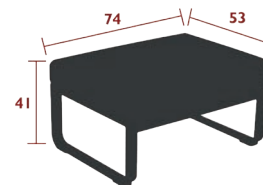

Flat aluminium frame
Perforated steel sheet seat
Flame retardant treatment available on request for the UK market
Reinforced parts:
Perforating seat allowing cushions to dry quicker

11 kg

8494XXYY - 2-SEATER OTTOMAN

DESIGN BY PAGNON ET PELHÂÎTRE

DOMESTIC | PROFESSIONAL | INTENSIVE

7 IPAC

x2

4

23