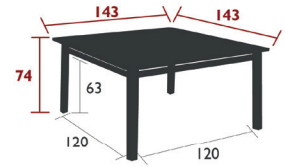

CRAFT

1970 - TABLE 143 X 143 CM

DOMESTIC PROFESSIONAL INTENSIVE

7
IPAC

x8

25

Steel sheet table top
Tubular steel base
Set of 2 leg risers provided for rain runoff

46 kg