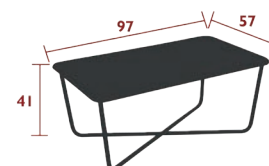

## 1820 - LOW TABLE

DESIGN BY PASCAL MOURGUE

DOMESTIC PROFESSIONAL INTENSIVE

7  
IPAC

Steel sheet table top  
Tubular steel base

9 kg