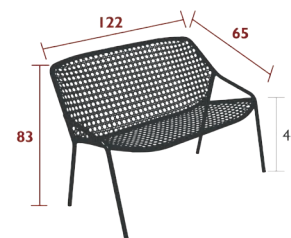

CROISSETTE

1804 - ARMCHAIR

DESIGN BY PASCAL MOURGUE

DOMESTIC PROFESSIONAL INTENSIVE

10
IPAC

Tubular aluminium frame
Outdoor woven polyethylene fibre seat
Outdoor woven polyethylene fibre backrest
Silencing pads
Stacking capacity: x 4 (Height – stacked: 100 cm)
See inside cover for available colours

1804A5 Clay Grey **NEW** 180426 Storm Grey
180442 Liquorice 180473 Honey

3.2 kg

1805 - 2-SEATER BENCH

DESIGN BY PASCAL MOURGUE

DOMESTIC PROFESSIONAL INTENSIVE

10
IPAC

Tubular aluminium frame
Outdoor woven polyethylene fibre seat
Outdoor woven polyethylene fibre backrest
Silencing pads
Stacking capacity: x 4 (Height – stacked: 100 cm)
See inside cover for available colours

1805A5 Clay Grey **NEW** 180542 Liquorice
180526 Storm Grey 180573 Honey

6 kg

1806 - 3-SEATER XL BENCH

DESIGN BY PASCAL MOURGUE

DOMESTIC PROFESSIONAL INTENSIVE

10
IPAC

Tubular aluminium frame
Outdoor woven polyethylene fibre seat
Outdoor woven polyethylene fibre backrest
Silencing pads
See inside cover for available colours

1806A5 Clay Grey **NEW** 180642 Liquorice
180626 Storm Grey 180673 Honey

10.1 kg

1820 - LOW TABLE

DESIGN BY PASCAL MOURGUE

DOMESTIC PROFESSIONAL INTENSIVE

7
IPAC

Steel sheet table top
Tubular steel base

9 kg