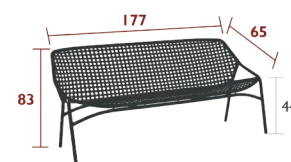

CROISSETTE

1804 - ARMCHAIR

DESIGN BY PASCAL MOURGUE

DOMESTIC PROFESSIONAL INTENSIVE

10
IPAC

Tubular aluminium frame
Outdoor woven polyethylene fibre seat
Outdoor woven polyethylene fibre backrest
Silencing pads
Stacking capacity: x 4 (Height – stacked: 100 cm)
See inside cover for available colours

1804A5 Clay Grey **NEW** 180426 Storm Grey
180442 Liquorice 180473 Honey

3.2 kg

1805 - 2-SEATER BENCH

DESIGN BY PASCAL MOURGUE

DOMESTIC PROFESSIONAL INTENSIVE

10
IPAC

Tubular aluminium frame
Outdoor woven polyethylene fibre seat
Outdoor woven polyethylene fibre backrest
Silencing pads
Stacking capacity: x 4 (Height – stacked: 100 cm)
See inside cover for available colours

1805A5 Clay Grey **NEW** 180542 Liquorice
180526 Storm Grey 180573 Honey

6 kg

1806 - 3-SEATER XL BENCH

DESIGN BY PASCAL MOURGUE

DOMESTIC PROFESSIONAL INTENSIVE

10
IPAC

Tubular aluminium frame
Outdoor woven polyethylene fibre seat
Outdoor woven polyethylene fibre backrest
Silencing pads
See inside cover for available colours

1806A5 Clay Grey **NEW** 180642 Liquorice
180626 Storm Grey 180673 Honey

10.1 kg

1820 - LOW TABLE

DESIGN BY PASCAL MOURGUE

DOMESTIC PROFESSIONAL INTENSIVE

7
IPAC

Steel sheet table top
Tubular steel base

9 kg