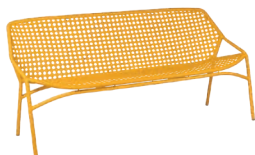

## 1805 - 2-SEATER BENCH

DESIGN BY PASCAL MOURGUE

DOMESTIC PROFESSIONAL INTENSIVE

10  
IPAC

Tubular aluminium frame  
Outdoor woven polyethylene fibre seat  
Outdoor woven polyethylene fibre backrest  
Silencing pads  
Stacking capacity: x 4 (Height – stacked: 100 cm)  
See inside cover for available colours

1805A5 Clay Grey **NEW** 180542 Liquorice  
180526 Storm Grey 180573 Honey

6 kg

## 1806 - 3-SEATER XL BENCH

DESIGN BY PASCAL MOURGUE

DOMESTIC PROFESSIONAL INTENSIVE

10  
IPAC

Tubular aluminium frame  
Outdoor woven polyethylene fibre seat  
Outdoor woven polyethylene fibre backrest  
Silencing pads  
See inside cover for available colours