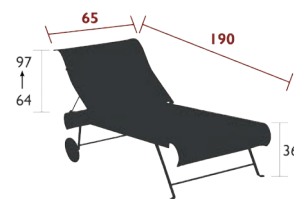

# DUNE

I 308 - SUNLOUNGER  
DESIGN BY PASCAL MOURGUE

DOMESTIC | PROFESSIONAL | INTENSIVE

7  
IPAC

Flat steel frame  
Duo or Stereo OTF Batyline® outdoor fabric bed - high-tenacity  
100% polyester thread coated in solution-dyed PVC  
Adjustable backrest 4 positions (64-80-90-97 cm)  
Adjustment system : painted steel wire  
Integrated wheels  
See inside cover for available colours  
Compatible with:  
HEADREST 44 X 15 X 5.5 CM - COLOR MIX

19.2 kg

DUNE 3 COLOR MIX