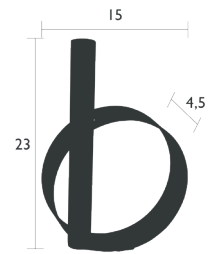

3129 - SINGLE-STEM VASE
 DESIGN BY STUDIO FERMOB

NEW DOMESTIC PROFESSIONAL INTENSIVE

Steel sheet and tubular steel frame
 Removable waterproof aluminium tube tank
 See inside cover for available colours

- | | | | | | |
|--------|--|------------|--------|--|---------------|
| 312920 | | Red Ochre | 312921 | | Acapulco Blue |
| 312947 | | Anthracite | 3129A5 | | Clay Grey |

0.42 kg

IOS & ALTO