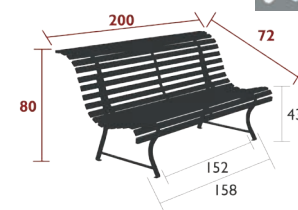

LOUISIANE

1000 - BENCH 150 CM

DOMESTIC | PROFESSIONAL | INTENSIVE

7
IPAC

Steel angle frame
Tubular steel seat
Tubular steel backrest

33.3 kg

1001 - BENCH 200 CM

DOMESTIC | PROFESSIONAL | INTENSIVE

7
IPAC

Steel angle frame
Tubular steel seat
Tubular steel backrest

36.8 kg

LOUISIANE, BALAD & ÉVASION