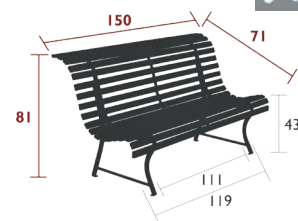

LOUISIANE

1000 - BENCH 150 CM

DOMESTIC | PROFESSIONAL | INTENSIVE

7
IPAC

Steel angle frame
Tubular steel seat
Tubular steel backrest

33.3 kg

1001 - BENCH 200 CM

DOMESTIC | PROFESSIONAL | INTENSIVE

7
IPAC

Steel angle frame
Tubular steel seat
Tubular steel backrest

36.8 kg

LOUISIANE, BALAD & ÉVASION