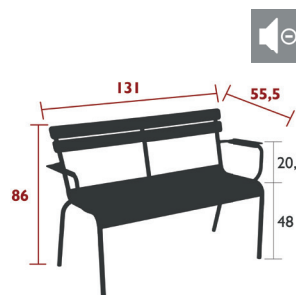

0.74 kg

4105 - DUO LOW ARMCHAIR
DESIGN BY FRÉDÉRIC SOFIA

DOMESTIC PROFESSIONAL INTENSIVE

9
IPAC

Tubular aluminium frame
Curved aluminium slat seat
Curved aluminium slat backrest
Aluminium slat armrests
Silencing pads
Stacking capacity : x 4 (Height – stacked : 85 cm)

11 kg

4116 - 2-SEATER GARDEN BENCH
DESIGN BY FRÉDÉRIC SOFIA

NEW

DOMESTIC PROFESSIONAL INTENSIVE

9
IPAC

Tubular aluminium frame
Curved aluminium slat seat
Curved aluminium slat backrest
Aluminium slat armrests
Silencing pads
Compatible with :
ARMREST SHELF - BELLEVIE
BENCH OUTDOOR CUSHION 106 X 35 CM - COLOR MIX

11 kg

LUXEMBOURG

LOUNGE

4160 - SMALL LOW TABLE / FOOTREST 44 X 42 CM
DESIGN BY FRÉDÉRIC SOFIA

DOMESTIC PROFESSIONAL INTENSIVE

9
IPAC

Aluminium slat table top
Tubular aluminium base
Silencing pads

3 kg

4161 - LARGE LOW TABLE / BENCH 86 X 44 CM
DESIGN BY FRÉDÉRIC SOFIA

DOMESTIC PROFESSIONAL INTENSIVE

9
IPAC

Aluminium slat table top
Tubular aluminium base
Silencing pads

5 kg

4168 - LOW TABLE WITH CASTERS 105 X 72 CM