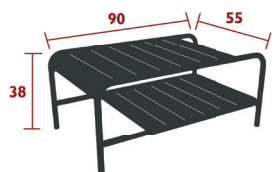

LUXEMBOURG

LOUNGE

4160 - SMALL LOW TABLE / FOOTREST 44 X 42 CM
DESIGN BY FRÉDÉRIC SOFIA

DOMESTIC PROFESSIONAL INTENSIVE

9
IPAC

Aluminium slat table top
Tubular aluminium base
Silencing pads

3 kg

4161 - LARGE LOW TABLE / BENCH 86 X 44 CM
DESIGN BY FRÉDÉRIC SOFIA

DOMESTIC PROFESSIONAL INTENSIVE

9
IPAC

Aluminium slat table top
Tubular aluminium base
Silencing pads

5 kg

4168 - LOW TABLE WITH CASTERS 105 X 72 CM

DOMESTIC PROFESSIONAL INTENSIVE

9
IPAC

Aluminium slat table top
Tubular aluminium base
Aluminium wheels with flexible PVC tread : Painted aluminium
Wheel bodies
Silencing pads

10.6 kg

4169 - LOW TABLE 90 X 55 CM

NEW

DOMESTIC PROFESSIONAL INTENSIVE

9
IPAC

Aluminium slats table top
Aluminium tubular base
Intermediate table top made from aluminium slats
Silencing pads

10.6 kg