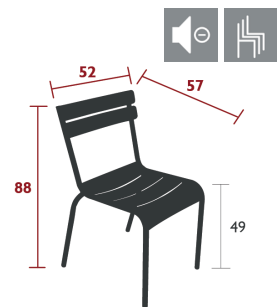

NEW

DOMESTIC PROFESSIONAL INTENSIVE

9
IPAC

Aluminium slats table top
Aluminium tubular base
Intermediate table top made from aluminium slats
Silencing pads

10.6 kg

LUXEMBOURG STEEL

4121 - STEEL CHAIR
DESIGN BY FRÉDÉRIC SOFIA

DOMESTIC PROFESSIONAL INTENSIVE 6 IPAC 25

Tubular steel frame
Curved steel slat seat
Curved steel slat backrest
Silencing pads
Stacking capacity : x 8 (Height – stacked : 118 cm)
Compatible with :
SKIN OUTDOOR CUSHION 45 X 40 CM - BASICS
OUTDOOR CUSHION 37 X 41 CM - BASICS
OUTDOOR CUSHION 41 X 38 CM - COLOR MIX