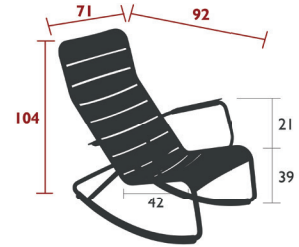

4.9 kg

4113 - HIGH ARMCHAIR
DESIGN BY FRÉDÉRIC SOFIA

DOMESTIC PROFESSIONAL INTENSIVE

9 IPAC

Tubular aluminium frame
Curved aluminium slat seat
Curved aluminium slat backrest
Aluminium slat armrests
Silencing pads
Stacking capacity : x 6 (Height – stacked : 123 cm)
Compatible with :
SKIN OUTDOOR CUSHION 45 X 40 CM - BASICS
OUTDOOR CUSHION 37 X 41 CM - BASICS
ARMREST SHELF - BELLEVIE
OUTDOOR CUSHION 41 X 38 CM - COLOR MIX

21.5 kg

LUXEMBOURG

HIGH DINING

4141 - HIGH TABLE 126 X 73 CM

DESIGN BY FRÉDÉRIC SOFIA

DOMESTIC PROFESSIONAL INTENSIVE

9
IPAC

6
x6

25

Aluminium slat table top
Tubular aluminium base
Tubular aluminium cross-piece for footrest
Comes with two handbag hooks

16 kg

FURNITURE

LUXEMBOURG, BALAD, CALVI, BALAD & BOUQUET SAUVAGE

LUXEMBOURG LOUNGE

8.4 kg

4211 - LOUNGE CHAIR
DESIGN BY FRÉDÉRIC SOFIA

DOMESTIC PROFESSIONAL INTENSIVE

9
IPAC

Tubular aluminium frame
Curved aluminium slat seat
Curved aluminium slat backrest
Silencing pads
Stacking capacity : x 6 (Height – stacked : 101 cm)
Compatible with :
SET OF 2 OUTDOOR CUSHION 41 X 45 CM - COLOR MIX