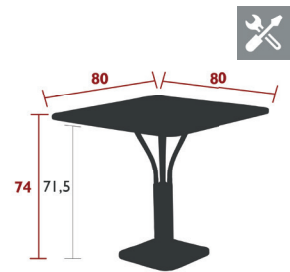

11.5 kg

LUXEMBOURG, COCOTTE & MOOON!

LUXEMBOURG DINING

4142 - PEDESTAL TABLE 71 X 71 CM WITH SOLID TOP
 DESIGN BY FRÉDÉRIC SOFIA

DOMESTIC | PROFESSIONAL | INTENSIVE

9 IPAC

4

25

Steel sheet table top
 Tubular aluminium base
 Aluminium base, steel ballast

22 kg

4134 - PEDESTAL TABLE 80 X 80 CM
 DESIGN BY FRÉDÉRIC SOFIA

DOMESTIC | PROFESSIONAL | INTENSIVE

9 IPAC

4

25

Aluminium slat table top
 Tubular aluminium base
 Aluminium base, steel ballast
 Parasol hole : pole max. Ø 37 mm

19.6 kg

4135 - FOUR-LEG TABLE 80 X 80 CM
 DESIGN BY FRÉDÉRIC SOFIA

DOMESTIC | PROFESSIONAL | INTENSIVE

9 IPAC

4

25

Aluminium slat table top
 Tubular aluminium base
 Parasol hole : pole max. Ø 41 mm
 Compatible with :
 Parasol Ø 250 CM - SHADOO

9 kg

4133 - TABLE 143 X 80 CM
 DESIGN BY FRÉDÉRIC SOFIA

DOMESTIC | PROFESSIONAL | INTENSIVE

9 IPAC

6

25

Aluminium slat table top
 Tubular aluminium base
 Parasol hole : pole max. Ø 41 mm
 Compatible with :
 Parasol Ø 250 CM - SHADOO