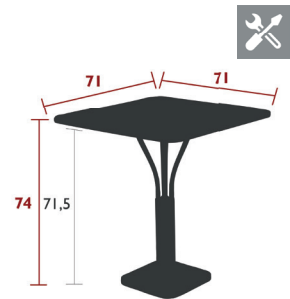

11.5 kg

LUXEMBOURG, COCOTTE & MOOON!

LUXEMBOURG DINING

4142 - PEDESTAL TABLE 71 X 71 CM WITH SOLID TOP
 DESIGN BY FRÉDÉRIC SOFIA

DOMESTIC | PROFESSIONAL | INTENSIVE

9 IPAC

4

25

Steel sheet table top
 Tubular aluminium base
 Aluminium base, steel ballast

22 kg

4134 - PEDESTAL TABLE 80 X 80 CM
 DESIGN BY FRÉDÉRIC SOFIA

DOMESTIC | PROFESSIONAL | INTENSIVE

9 IPAC

4

25

Aluminium slat table top
 Tubular aluminium base
 Aluminium base, steel ballast
 Parasol hole : pole max. Ø 37 mm

19.6 kg

4135 - FOUR-LEG TABLE 80 X 80 CM
 DESIGN BY FRÉDÉRIC SOFIA

DOMESTIC | PROFESSIONAL | INTENSIVE

9 IPAC

4

25

Aluminium slat table top
 Tubular aluminium base
 Parasol hole : pole max. Ø 41 mm
 Compatible with :
 Parasol Ø 250 CM - SHADOO