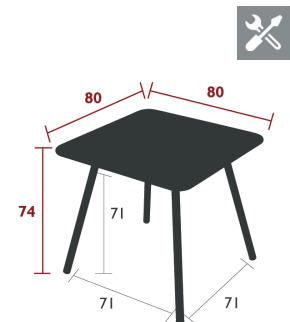

Steel sheet table top
 Tubular aluminium base
 Aluminium base, steel ballast

22 kg

4134 - PEDESTAL TABLE 80 X 80 CM
 DESIGN BY FRÉDÉRIC SOFIA

DOMESTIC | PROFESSIONAL | INTENSIVE

9 IPAC

4

25

Aluminium slat table top
 Tubular aluminium base
 Aluminium base, steel ballast
 Parasol hole : pole max. Ø 37 mm

19.6 kg

4135 - FOUR-LEG TABLE 80 X 80 CM
 DESIGN BY FRÉDÉRIC SOFIA

DOMESTIC | PROFESSIONAL | INTENSIVE

9 IPAC

4

25

Aluminium slat table top
 Tubular aluminium base
 Parasol hole : pole max. Ø 41 mm
 Compatible with :
 Parasol Ø 250 CM - SHADOO

9 kg

4133 - TABLE 143 X 80 CM
 DESIGN BY FRÉDÉRIC SOFIA

DOMESTIC | PROFESSIONAL | INTENSIVE

9 IPAC

6

25

Aluminium slat table top
 Tubular aluminium base
 Parasol hole : pole max. Ø 41 mm
 Compatible with :
 Parasol Ø 250 CM - SHADOO