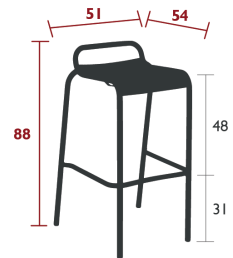

13.2 kg

LUXEMBOURG

DINING

4136 - TABLE 165 X 100 CM
DESIGN BY FRÉDÉRIC SOFIA

DOMESTIC PROFESSIONAL INTENSIVE

9
IPAC

x8

25

Aluminium slat table top
Tubular aluminium base

19.4 kg

4132 - TABLE 207 X 100 CM
DESIGN BY FRÉDÉRIC SOFIA

DOMESTIC PROFESSIONAL INTENSIVE

9
IPAC

x8

25

Aluminium slat table top
Tubular aluminium base

21.4 kg

LUXEMBOURG

HIGH DINING

4112 - BAR STOOL
DESIGN BY FRÉDÉRIC SOFIA

DOMESTIC PROFESSIONAL INTENSIVE

9 IPAC

Tubular aluminium frame
Curved aluminium slat seat
Silencing pads
Stacking capacity : x 6 (Height – stacked : 106.5 cm)
Compatible with :
OUTDOOR CUSHION 41 X 38 CM - COLOR MIX

3.5 kg

4103 - BAR CHAIR
DESIGN BY FRÉDÉRIC SOFIA

DOMESTIC PROFESSIONAL INTENSIVE

9 IPAC

Tubular aluminium frame
Curved aluminium slat seat
Curved aluminium slat backrest
Silencing pads
Stacking capacity : x 6 (Height – stacked : 120 cm)
Compatible with :
SKIN OUTDOOR CUSHION 45 X 40 CM - BASICS
OUTDOOR CUSHION 37 X 41 CM - BASICS
OUTDOOR CUSHION 41 X 38 CM - COLOR MIX