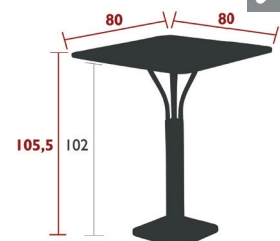

4.9 kg

4113 - HIGH ARMCHAIR
DESIGN BY FRÉDÉRIC SOFIA

DOMESTIC PROFESSIONAL INTENSIVE

9 IPAC

Tubular aluminium frame
Curved aluminium slat seat
Curved aluminium slat backrest
Aluminium slat armrests
Silencing pads
Stacking capacity : x 6 (Height – stacked : 123 cm)
Compatible with :
SKIN OUTDOOR CUSHION 45 X 40 CM - BASICS
OUTDOOR CUSHION 37 X 41 CM - BASICS
ARMREST SHELF - BELLEVIE
OUTDOOR CUSHION 41 X 38 CM - COLOR MIX

6 kg

4140 - HIGH PEDESTAL TABLE 80 X 80 CM
DESIGN BY FRÉDÉRIC SOFIA

DOMESTIC PROFESSIONAL INTENSIVE

9 IPAC

x4

Aluminium slat table top
Tubular aluminium base
Aluminium base, steel ballast
Parasol hole : pole max. Ø 37 mm

21.5 kg

LUXEMBOURG

HIGH DINING

4141 - HIGH TABLE 126 X 73 CM

DESIGN BY FRÉDÉRIC SOFIA

DOMESTIC PROFESSIONAL INTENSIVE

9
IPAC

6
x6