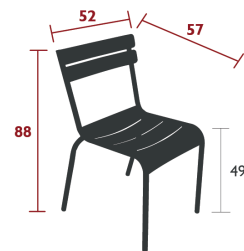

LUXEMBOURG DINING

4111 - STOOL
 DESIGN BY FRÉDÉRIC SOFIA

DOMESTIC PROFESSIONAL INTENSIVE 9 IPAC 25

Tubular aluminium frame
 Curved aluminium slat seat
 Silencing pads
Stacking capacity : x 10 (Height – stacked : 92 cm)
Compatible with :
 OUTDOOR CUSHION 37 X 41 CM - BASICS
 OUTDOOR CUSHION 41 X 38 CM - COLOR MIX

2.6 kg

4101 - CHAIR
 DESIGN BY FRÉDÉRIC SOFIA

DOMESTIC PROFESSIONAL INTENSIVE 9 IPAC 25

Tubular aluminium frame
 Curved aluminium slat seat
 Curved aluminium slat backrest
 Silencing pads
Stacking capacity : x 10 (Height – stacked : 123.5 cm)
Compatible with :
 SKIN OUTDOOR CUSHION 45 X 40 CM - BASICS
 OUTDOOR CUSHION 37 X 41 CM - BASICS
 OUTDOOR CUSHION 41 X 38 CM - COLOR MIX

3.8 kg

4102 - ARMCHAIR
 DESIGN BY FRÉDÉRIC SOFIA

DOMESTIC PROFESSIONAL INTENSIVE 9 IPAC 25

Tubular aluminium frame
 Curved aluminium slat seat
 Curved aluminium slat backrest
 Aluminium slat armrests
 Silencing pads
Stacking capacity : x 8 (Height – stacked : 116 cm)
Compatible with :
 SKIN OUTDOOR CUSHION 45 X 40 CM - BASICS
 OUTDOOR CUSHION 37 X 41 CM - BASICS
 OUTDOOR CUSHION 41 X 38 CM - COLOR MIX
 ARMREST SHELF - BELLEVIE

4.2 kg

LUXEMBOURG DINING

4114 - COMPACT BENCH
DESIGN BY FRÉDÉRIC SOFIA

NEW DOMESTIC PROFESSIONAL INTENSIVE 9 IPAC x2 25

Tubular aluminium frame
Curved aluminium slat seat
Silencing pads
Stacking capacity : x 4 (Height – stacked : 63 cm)