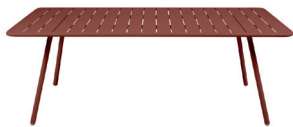

Aluminium slat table top
Tubular aluminium base