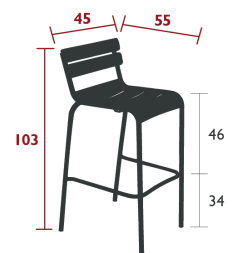

21.4 kg

LUXEMBOURG

HIGH DINING

4112 - BAR STOOL
DESIGN BY FRÉDÉRIC SOFIA

DOMESTIC PROFESSIONAL INTENSIVE

9 IPAC

Tubular aluminium frame
Curved aluminium slat seat
Silencing pads
Stacking capacity : x 6 (Height – stacked : 106.5 cm)
Compatible with :
OUTDOOR CUSHION 41 X 38 CM - COLOR MIX

3.5 kg

4103 - BAR CHAIR
DESIGN BY FRÉDÉRIC SOFIA

DOMESTIC PROFESSIONAL INTENSIVE

9 IPAC

Tubular aluminium frame
Curved aluminium slat seat
Curved aluminium slat backrest
Silencing pads
Stacking capacity : x 6 (Height – stacked : 120 cm)
Compatible with :
SKIN OUTDOOR CUSHION 45 X 40 CM - BASICS
OUTDOOR CUSHION 37 X 41 CM - BASICS
OUTDOOR CUSHION 41 X 38 CM - COLOR MIX

4.9 kg

4113 - HIGH ARMCHAIR
DESIGN BY FRÉDÉRIC SOFIA

DOMESTIC PROFESSIONAL INTENSIVE

9 IPAC

Tubular aluminium frame
Curved aluminium slat seat
Curved aluminium slat backrest
Aluminium slat armrests
Silencing pads
Stacking capacity : x 6 (Height – stacked : 123 cm)
Compatible with :
SKIN OUTDOOR CUSHION 45 X 40 CM - BASICS
OUTDOOR CUSHION 37 X 41 CM - BASICS
ARMREST SHELF - BELLEVIE
OUTDOOR CUSHION 41 X 38 CM - COLOR MIX

6 kg

4140 - HIGH PEDESTAL TABLE 80 X 80 CM
DESIGN BY FRÉDÉRIC SOFIA

DOMESTIC PROFESSIONAL INTENSIVE

9 IPAC

x4

Aluminium slat table top
Tubular aluminium base
Aluminium base, steel ballast
Parasol hole : pole max. Ø 37 mm