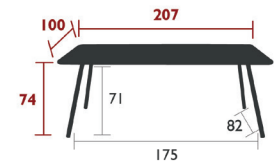

13.2 kg

LUXEMBOURG

DINING

4136 - TABLE 165 X 100 CM
DESIGN BY FRÉDÉRIC SOFIA

DOMESTIC PROFESSIONAL INTENSIVE

9
IPAC

x8

25

Aluminium slat table top
Tubular aluminium base

19.4 kg

4132 - TABLE 207 X 100 CM
DESIGN BY FRÉDÉRIC SOFIA

DOMESTIC PROFESSIONAL INTENSIVE

9
IPAC

x8

25

Aluminium slat table top
Tubular aluminium base

21.4 kg

LUXEMBOURG

HIGH DINING

4112 - BAR STOOL
DESIGN BY FRÉDÉRIC SOFIA

DOMESTIC PROFESSIONAL INTENSIVE

9 IPAC

Tubular aluminium frame
Curved aluminium slat seat
Silencing pads
Stacking capacity : x 6 (Height – stacked : 106.5 cm)
Compatible with :
OUTDOOR CUSHION 41 X 38 CM - COLOR MIX

3.5 kg

4103 - BAR CHAIR
DESIGN BY FRÉDÉRIC SOFIA

DOMESTIC PROFESSIONAL INTENSIVE

9 IPAC

Tubular aluminium frame
Curved aluminium slat seat
Curved aluminium slat backrest
Silencing pads
Stacking capacity : x 6 (Height – stacked : 120 cm)
Compatible with :
SKIN OUTDOOR CUSHION 45 X 40 CM - BASICS
OUTDOOR CUSHION 37 X 41 CM - BASICS
OUTDOOR CUSHION 41 X 38 CM - COLOR MIX