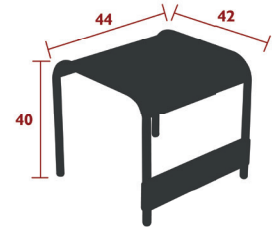

0.74 kg

4105 - DUO LOW ARMCHAIR
DESIGN BY FRÉDÉRIC SOFIA

DOMESTIC PROFESSIONAL INTENSIVE

9
IPAC

Tubular aluminium frame
Curved aluminium slat seat
Curved aluminium slat backrest
Aluminium slat armrests
Silencing pads
Stacking capacity : x 4 (Height – stacked : 85 cm)

11 kg

4116 - 2-SEATER GARDEN BENCH
DESIGN BY FRÉDÉRIC SOFIA

NEW

DOMESTIC PROFESSIONAL INTENSIVE

9
IPAC

Tubular aluminium frame
Curved aluminium slat seat
Curved aluminium slat backrest
Aluminium slat armrests
Silencing pads
Compatible with :
ARMREST SHELF - BELLEVIE
BENCH OUTDOOR CUSHION 106 X 35 CM - COLOR MIX

11 kg

LUXEMBOURG

LOUNGE

4160 - SMALL LOW TABLE / FOOTREST 44 X 42 CM
DESIGN BY FRÉDÉRIC SOFIA

DOMESTIC PROFESSIONAL INTENSIVE

9
IPAC

Aluminium slat table top
Tubular aluminium base
Silencing pads

3 kg

4161 - LARGE LOW TABLE / BENCH 86 X 44 CM
DESIGN BY FRÉDÉRIC SOFIA

DOMESTIC PROFESSIONAL INTENSIVE

9
IPAC

Aluminium slat table top
Tubular aluminium base
Silencing pads

5 kg

4168 - LOW TABLE WITH CASTERS 105 X 72 CM