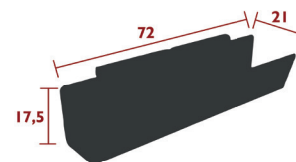

6⁷
IPAC

25

Steel sheet
Compatible with :
HIGH TABLE 126 X 73 CM - LUXEMBOURG WORK
HIGH TABLE 126 X 73 CM - LUXEMBOURG

4 kg

LUXEMBOURG KID

4106 - CHAIR

DOMESTIC PROFESSIONAL INTENSIVE

9
IPAC