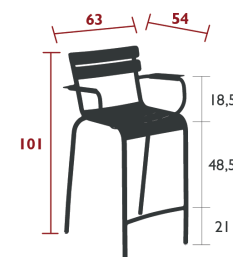

3.5 kg

4103 - BAR CHAIR
DESIGN BY FRÉDÉRIC SOFIA

DOMESTIC PROFESSIONAL INTENSIVE

9 IPAC

Tubular aluminium frame
Curved aluminium slat seat
Curved aluminium slat backrest
Silencing pads
Stacking capacity : x 6 (Height – stacked : 120 cm)
Compatible with :
SKIN OUTDOOR CUSHION 45 X 40 CM - BASICS
OUTDOOR CUSHION 37 X 41 CM - BASICS
OUTDOOR CUSHION 41 X 38 CM - COLOR MIX

4.9 kg

4113 - HIGH ARMCHAIR
DESIGN BY FRÉDÉRIC SOFIA

DOMESTIC PROFESSIONAL INTENSIVE

9 IPAC

Tubular aluminium frame
Curved aluminium slat seat
Curved aluminium slat backrest
Aluminium slat armrests
Silencing pads
Stacking capacity : x 6 (Height – stacked : 123 cm)
Compatible with :
SKIN OUTDOOR CUSHION 45 X 40 CM - BASICS
OUTDOOR CUSHION 37 X 41 CM - BASICS
ARMREST SHELF - BELLEVIE
OUTDOOR CUSHION 41 X 38 CM - COLOR MIX

6 kg

4140 - HIGH PEDESTAL TABLE 80 X 80 CM
DESIGN BY FRÉDÉRIC SOFIA

DOMESTIC PROFESSIONAL INTENSIVE

9 IPAC

x4

Aluminium slat table top
Tubular aluminium base
Aluminium base, steel ballast
Parasol hole : pole max. Ø 37 mm

21.5 kg

LUXEMBOURG

HIGH DINING

4141 - HIGH TABLE 126 X 73 CM

DESIGN BY FRÉDÉRIC SOFIA

DOMESTIC PROFESSIONAL INTENSIVE

9
IPAC

6
x6