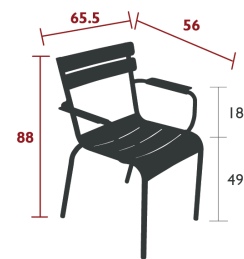

LUXEMBOURG DINING

4111 - STOOL
 DESIGN BY FRÉDÉRIC SOFIA

DOMESTIC PROFESSIONAL INTENSIVE 9 IPAC 25

Tubular aluminium frame
 Curved aluminium slat seat
 Silencing pads
Stacking capacity : x 10 (Height – stacked : 92 cm)
Compatible with :
 OUTDOOR CUSHION 37 X 41 CM - BASICS
 OUTDOOR CUSHION 41 X 38 CM - COLOR MIX

2.6 kg

4101 - CHAIR
 DESIGN BY FRÉDÉRIC SOFIA

DOMESTIC PROFESSIONAL INTENSIVE 9 IPAC 25

Tubular aluminium frame
 Curved aluminium slat seat
 Curved aluminium slat backrest
 Silencing pads
Stacking capacity : x 10 (Height – stacked : 123.5 cm)
Compatible with :
 SKIN OUTDOOR CUSHION 45 X 40 CM - BASICS
 OUTDOOR CUSHION 37 X 41 CM - BASICS
 OUTDOOR CUSHION 41 X 38 CM - COLOR MIX

3.8 kg

4102 - ARMCHAIR
 DESIGN BY FRÉDÉRIC SOFIA

DOMESTIC PROFESSIONAL INTENSIVE 9 IPAC 25

Tubular aluminium frame
 Curved aluminium slat seat
 Curved aluminium slat backrest
 Aluminium slat armrests
 Silencing pads
Stacking capacity : x 8 (Height – stacked : 116 cm)
Compatible with :
 SKIN OUTDOOR CUSHION 45 X 40 CM - BASICS
 OUTDOOR CUSHION 37 X 41 CM - BASICS
 OUTDOOR CUSHION 41 X 38 CM - COLOR MIX
 ARMREST SHELF - BELLEVIE

4.2 kg

LUXEMBOURG DINING

4114 - COMPACT BENCH
DESIGN BY FRÉDÉRIC SOFIA

NEW DOMESTIC PROFESSIONAL INTENSIVE 9 IPAC x2 25

Tubular aluminium frame
Curved aluminium slat seat
Silencing pads
Stacking capacity : x 4 (Height – stacked : 63 cm)