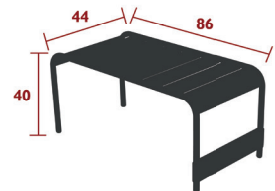

11 kg

4116 - 2-SEATER GARDEN BENCH
DESIGN BY FRÉDÉRIC SOFIA

NEW

DOMESTIC PROFESSIONAL INTENSIVE

9
IPAC

Tubular aluminium frame
Curved aluminium slat seat
Curved aluminium slat backrest
Aluminium slat armrests
Silencing pads
Compatible with :
ARMREST SHELF - BELLEVIE
BENCH OUTDOOR CUSHION 106 X 35 CM - COLOR MIX

11 kg

LUXEMBOURG

LOUNGE

4160 - SMALL LOW TABLE / FOOTREST 44 X 42 CM
DESIGN BY FRÉDÉRIC SOFIA

DOMESTIC PROFESSIONAL INTENSIVE

9
IPAC

Aluminium slat table top
Tubular aluminium base
Silencing pads

3 kg

4161 - LARGE LOW TABLE / BENCH 86 X 44 CM
DESIGN BY FRÉDÉRIC SOFIA

DOMESTIC PROFESSIONAL INTENSIVE

9
IPAC

Aluminium slat table top
Tubular aluminium base
Silencing pads

5 kg

4168 - LOW TABLE WITH CASTERS 105 X 72 CM