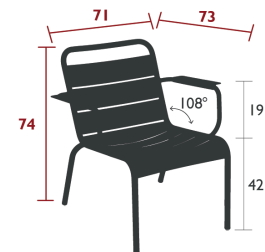

8.4 kg

4211 - LOUNGE CHAIR
DESIGN BY FRÉDÉRIC SOFIA

DOMESTIC PROFESSIONAL INTENSIVE

9
IPAC

Tubular aluminium frame
Curved aluminium slat seat
Curved aluminium slat backrest
Silencing pads
Stacking capacity : x 6 (Height – stacked : 101 cm)
Compatible with :
SET OF 2 OUTDOOR CUSHION 41 X 45 CM - COLOR MIX

4 kg

4212 - LOUNGE ARMCHAIR
DESIGN BY FRÉDÉRIC SOFIA

DOMESTIC PROFESSIONAL INTENSIVE

9
IPAC

Tubular aluminium frame
Curved aluminium slat seat
Curved aluminium slat backrest
Aluminium slat armrests
Silencing pads
Stacking capacity : x 6 (Height – stacked : 101 cm)
Compatible with :
ARMREST SHELF - BELLEVIE
SET OF 2 OUTDOOR CUSHION 41 X 45 CM - COLOR MIX

5 kg

LUXEMBOURG, COLOR MIX & ENVIE D'AILLEURS

FURNITURE

LUXEMBOURG LOUNGE

4104 - LOW ARMCHAIR
DESIGN BY FRÉDÉRIC SOFIA

DOMESTIC PROFESSIONAL INTENSIVE

9
IPAC

Tubular aluminium frame
Curved aluminium slat seat
Curved aluminium slat backrest
Aluminium slat armrests
Silencing pads
Stacking capacity : x 6 (Height – stacked : 102 cm)
Compatible with :
OUTDOOR CUSHION 96 X 47 CM - BASICS
SET OF 2 OUTDOOR CUSHION 41 X 45 CM - COLOR MIX
LOW ARMCHAIR HEADREST - LUXEMBOURG