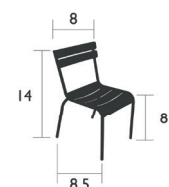

10 kg

4122 - STEEL ARMCHAIR
DESIGN BY FRÉDÉRIC SOFIA

DOMESTIC PROFESSIONAL INTENSIVE 6 IPAC 25

Tubular steel frame
Curved steel slat seat
Curved steel slat backrest
Steel slat armrests
Silencing pads
Stacking capacity : x 4 (Height – stacked : 100 cm)
Compatible with :
OUTDOOR CUSHION 37 X 41 CM - BASICS
SKIN OUTDOOR CUSHION 45 X 40 CM - BASICS
ARMREST SHELF - BELLEVIE
OUTDOOR CUSHION 41 X 38 CM - COLOR MIX

11 kg

4124 - STEEL LOW ARMCHAIR
DESIGN BY FRÉDÉRIC SOFIA

DOMESTIC PROFESSIONAL INTENSIVE 6 IPAC 25

Tubular steel frame
Curved steel slat seat
Curved steel slat backrest
Steel slat armrests
Silencing pads
Stacking capacity : x 4 (Height – stacked : 90 cm)
Compatible with :
OUTDOOR CUSHION 96 X 47 CM - BASICS
SET OF 2 OUTDOOR CUSHION 41 X 45 CM - COLOR MIX
LOW ARMCHAIR HEADREST - LUXEMBOURG

14.5 kg

4151 - MINIATURE CHAIR (SCALE 1/6)
DESIGN BY FRÉDÉRIC SOFIA

Steel
415165 ● Willow green 415101 ○ Cotton White

0.11 kg

LUXEMBOURG WORK GARDEN OFFICE

4143 - HIGH TABLE 126 X 73 CM

NEW

DOMESTIC