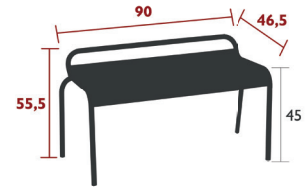

2.6 kg

4101 - CHAIR
 DESIGN BY FRÉDÉRIC SOFIA

DOMESTIC PROFESSIONAL INTENSIVE 9 IPAC 25

Tubular aluminium frame
 Curved aluminium slat seat
 Curved aluminium slat backrest
 Silencing pads
Stacking capacity : x 10 (Height – stacked : 123.5 cm)
Compatible with :
 SKIN OUTDOOR CUSHION 45 X 40 CM - BASICS
 OUTDOOR CUSHION 37 X 41 CM - BASICS
 OUTDOOR CUSHION 41 X 38 CM - COLOR MIX

3.8 kg

4102 - ARMCHAIR
 DESIGN BY FRÉDÉRIC SOFIA

DOMESTIC PROFESSIONAL INTENSIVE 9 IPAC 25

Tubular aluminium frame
 Curved aluminium slat seat
 Curved aluminium slat backrest
 Aluminium slat armrests
 Silencing pads
Stacking capacity : x 8 (Height – stacked : 116 cm)
Compatible with :
 SKIN OUTDOOR CUSHION 45 X 40 CM - BASICS
 OUTDOOR CUSHION 37 X 41 CM - BASICS
 OUTDOOR CUSHION 41 X 38 CM - COLOR MIX
 ARMREST SHELF - BELLEVIE

4.2 kg

LUXEMBOURG DINING

4114 - COMPACT BENCH
DESIGN BY FRÉDÉRIC SOFIA

NEW DOMESTIC PROFESSIONAL INTENSIVE 9 IPAC x2 25

Tubular aluminium frame
Curved aluminium slat seat
Silencing pads
Stacking capacity : x 4 (Height – stacked : 63 cm)

7 kg

4115 - 2/3-SEATER BENCH WITH BACKREST
DESIGN BY FRÉDÉRIC SOFIA

DOMESTIC PROFESSIONAL INTENSIVE 9 IPAC x3 25

Tubular aluminium frame
Curved aluminium slat seat
Curved aluminium slat backrest
Silencing pads
Stacking capacity : x 4 (Height – stacked : 100 cm)
Compatible with :
BENCH OUTDOOR CUSHION 106 X 35 CM - COLOR MIX