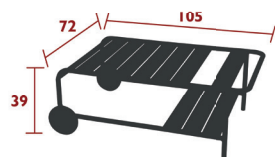

Aluminium slat table top
Tubular aluminium base
Aluminium wheels with flexible PVC tread : Painted aluminium
Wheel bodies
Silencing pads

10.6 kg

4169 - LOW TABLE 90 X 55 CM

NEW

DOMESTIC PROFESSIONAL INTENSIVE

9
IPAC