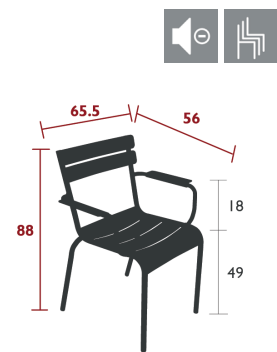

NEW

DOMESTIC PROFESSIONAL INTENSIVE

9
IPAC

Aluminium slats table top
Aluminium tubular base
Intermediate table top made from aluminium slats
Silencing pads

10.6 kg

LUXEMBOURG STEEL

4121 - STEEL CHAIR
DESIGN BY FRÉDÉRIC SOFIA

DOMESTIC PROFESSIONAL INTENSIVE 6 IPAC 25

Tubular steel frame
Curved steel slat seat
Curved steel slat backrest
Silencing pads
Stacking capacity : x 8 (Height – stacked : 118 cm)
Compatible with :
SKIN OUTDOOR CUSHION 45 X 40 CM - BASICS
OUTDOOR CUSHION 37 X 41 CM - BASICS
OUTDOOR CUSHION 41 X 38 CM - COLOR MIX

10 kg

4122 - STEEL ARMCHAIR
DESIGN BY FRÉDÉRIC SOFIA

DOMESTIC PROFESSIONAL INTENSIVE 6 IPAC 25

Tubular steel frame
Curved steel slat seat
Curved steel slat backrest
Steel slat armrests
Silencing pads
Stacking capacity : x 4 (Height – stacked : 100 cm)
Compatible with :
OUTDOOR CUSHION 37 X 41 CM - BASICS
SKIN OUTDOOR CUSHION 45 X 40 CM - BASICS
ARMREST SHELF - BELLEVIE
OUTDOOR CUSHION 41 X 38 CM - COLOR MIX

11 kg

4124 - STEEL LOW ARMCHAIR
DESIGN BY FRÉDÉRIC SOFIA

DOMESTIC PROFESSIONAL INTENSIVE 6 IPAC 25

Tubular steel frame
Curved steel slat seat
Curved steel slat backrest
Steel slat armrests
Silencing pads
Stacking capacity : x 4 (Height – stacked : 90 cm)
Compatible with :
OUTDOOR CUSHION 96 X 47 CM - BASICS
SET OF 2 OUTDOOR CUSHION 41 X 45 CM - COLOR MIX
LOW ARMCHAIR HEADREST - LUXEMBOURG