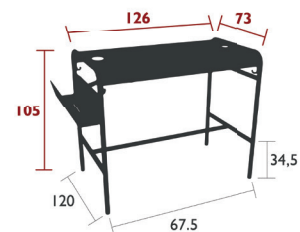

21 kg

Watch
our video

4145 - TRINKET TRAY

NEW

DOMESTIC

PROFESSIONAL

INTENSIVE

6⁷
IPAC

25