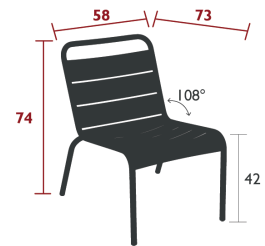

8.4 kg

4211 - LOUNGE CHAIR
DESIGN BY FRÉDÉRIC SOFIA

DOMESTIC PROFESSIONAL INTENSIVE

9
IPAC

Tubular aluminium frame
Curved aluminium slat seat
Curved aluminium slat backrest
Silencing pads
Stacking capacity : x 6 (Height – stacked : 101 cm)
Compatible with :
SET OF 2 OUTDOOR CUSHION 41 X 45 CM - COLOR MIX

4 kg

4212 - LOUNGE ARMCHAIR
DESIGN BY FRÉDÉRIC SOFIA

DOMESTIC PROFESSIONAL INTENSIVE

9
IPAC

Tubular aluminium frame
Curved aluminium slat seat
Curved aluminium slat backrest
Aluminium slat armrests
Silencing pads
Stacking capacity : x 6 (Height – stacked : 101 cm)
Compatible with :
ARMREST SHELF - BELLEVIE
SET OF 2 OUTDOOR CUSHION 41 X 45 CM - COLOR MIX