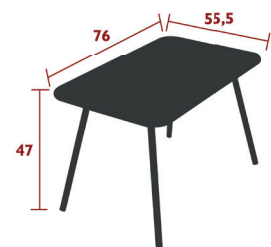

LUXEMBOURG KID

4106 - CHAIR

DOMESTIC PROFESSIONAL INTENSIVE

9
IPAC

Tubular aluminium frame
Curved aluminium slat seat
Curved aluminium slat backrest
Suitable for children aged 3-6 years (complies with European standards)
Stacking capacity : x 3 (Height – stacked : 60 cm)

1.1 kg

4109 - BENCH

DOMESTIC PROFESSIONAL INTENSIVE

9
IPAC

Tubular aluminium frame
Curved aluminium slat seat
Curved aluminium slat backrest
Suitable for children aged 3-6 years (complies with European standards)
Stacking capacity : x 3 (Height – stacked : 60 cm)

2.8 kg

4170 - TABLE 57 X 57 CM

DOMESTIC PROFESSIONAL INTENSIVE

8
IPAC

Steel sheet table top
Tubular steel base
Aluminium frame beneath table top
Silencing pads

7 kg

4171 - TABLE 76 X 55.5 CM

DOMESTIC PROFESSIONAL INTENSIVE

8
IPAC

Steel sheet table top
Tubular steel base
Aluminium frame beneath table top
Silencing pads

8.5 kg