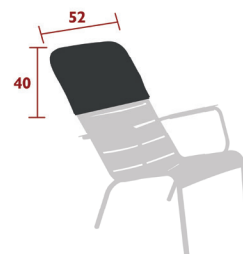

8.4 kg

4211 - LOUNGE CHAIR
DESIGN BY FRÉDÉRIC SOFIA

DOMESTIC PROFESSIONAL INTENSIVE

9
IPAC

Tubular aluminium frame
Curved aluminium slat seat
Curved aluminium slat backrest
Silencing pads
Stacking capacity : x 6 (Height – stacked : 101 cm)
Compatible with :
SET OF 2 OUTDOOR CUSHION 41 X 45 CM - COLOR MIX

4 kg

4212 - LOUNGE ARMCHAIR
DESIGN BY FRÉDÉRIC SOFIA

DOMESTIC PROFESSIONAL INTENSIVE

9
IPAC

Tubular aluminium frame
Curved aluminium slat seat
Curved aluminium slat backrest
Aluminium slat armrests
Silencing pads
Stacking capacity : x 6 (Height – stacked : 101 cm)
Compatible with :
ARMREST SHELF - BELLEVIE
SET OF 2 OUTDOOR CUSHION 41 X 45 CM - COLOR MIX

5 kg

LUXEMBOURG, COLOR MIX & ENVIE D'AILLEURS

FURNITURE

LUXEMBOURG LOUNGE

4104 - LOW ARMCHAIR
DESIGN BY FRÉDÉRIC SOFIA

DOMESTIC PROFESSIONAL INTENSIVE

9
IPAC

Tubular aluminium frame
Curved aluminium slat seat
Curved aluminium slat backrest
Aluminium slat armrests
Silencing pads
Stacking capacity : x 6 (Height – stacked : 102 cm)
Compatible with :
OUTDOOR CUSHION 96 X 47 CM - BASICS
SET OF 2 OUTDOOR CUSHION 41 X 45 CM - COLOR MIX
LOW ARMCHAIR HEADREST - LUXEMBOURG

0.74 kg

4105 - DUO LOW ARMCHAIR
DESIGN BY FRÉDÉRIC SOFIA

DOMESTIC PROFESSIONAL INTENSIVE

9
IPAC

Tubular aluminium frame
Curved aluminium slat seat
Curved aluminium slat backrest
Aluminium slat armrests
Silencing pads
Stacking capacity : x 4 (Height – stacked : 85 cm)