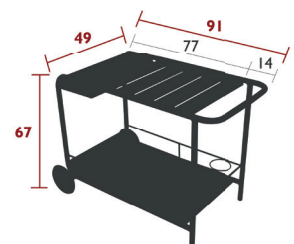

4.2 kg

LUXEMBOURG DINING

4114 - COMPACT BENCH
DESIGN BY FRÉDÉRIC SOFIA

NEW DOMESTIC PROFESSIONAL INTENSIVE 9 IPAC x2 25

Tubular aluminium frame
Curved aluminium slat seat
Silencing pads
Stacking capacity : x 4 (Height – stacked : 63 cm)

7 kg

4115 - 2/3-SEATER BENCH WITH BACKREST
DESIGN BY FRÉDÉRIC SOFIA

DOMESTIC PROFESSIONAL INTENSIVE 9 IPAC x3 25

Tubular aluminium frame
Curved aluminium slat seat
Curved aluminium slat backrest
Silencing pads
Stacking capacity : x 4 (Height – stacked : 100 cm)
Compatible with :
BENCH OUTDOOR CUSHION 106 X 35 CM - COLOR MIX

10.3 kg

4110 - 3/4-SEATER BENCH
DESIGN BY FRÉDÉRIC SOFIA

DOMESTIC PROFESSIONAL INTENSIVE 9 IPAC x4 25

Tubular aluminium frame
Curved aluminium slat seat
Silencing pads

7 kg

4164 - SIDE BAR / TROLLEY BAR
DESIGN BY FRÉDÉRIC SOFIA

DOMESTIC PROFESSIONAL INTENSIVE 9 IPAC 25

Tubular aluminium frame
Removable aluminium sheet table top
Removable sheet dimensions : 53 x 46,5 x 5,5 cm
Aluminium wheels with flexible PVC tread: painted aluminium wheel bodies
Silencing pads