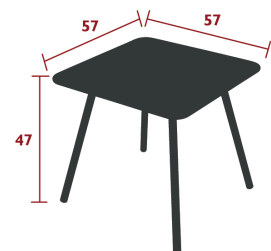

2.8 kg

4170 - TABLE 57 X 57 CM

DOMESTIC PROFESSIONAL INTENSIVE

8
IPAC

Steel sheet table top
Tubular steel base
Aluminium frame beneath table top
Silencing pads

7 kg

4171 - TABLE 76 X 55.5 CM

DOMESTIC PROFESSIONAL INTENSIVE