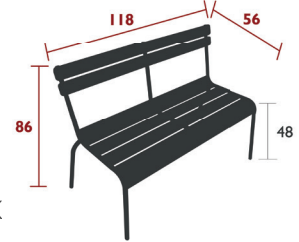

2.6 kg

4101 - CHAIR
 DESIGN BY FRÉDÉRIC SOFIA

DOMESTIC PROFESSIONAL INTENSIVE 9 IPAC 25

Tubular aluminium frame
 Curved aluminium slat seat
 Curved aluminium slat backrest
 Silencing pads
Stacking capacity : x 10 (Height – stacked : 123.5 cm)
Compatible with :
 SKIN OUTDOOR CUSHION 45 X 40 CM - BASICS
 OUTDOOR CUSHION 37 X 41 CM - BASICS
 OUTDOOR CUSHION 41 X 38 CM - COLOR MIX

3.8 kg

4102 - ARMCHAIR
 DESIGN BY FRÉDÉRIC SOFIA

DOMESTIC PROFESSIONAL INTENSIVE 9 IPAC 25

Tubular aluminium frame
 Curved aluminium slat seat
 Curved aluminium slat backrest
 Aluminium slat armrests
 Silencing pads
Stacking capacity : x 8 (Height – stacked : 116 cm)
Compatible with :
 SKIN OUTDOOR CUSHION 45 X 40 CM - BASICS
 OUTDOOR CUSHION 37 X 41 CM - BASICS
 OUTDOOR CUSHION 41 X 38 CM - COLOR MIX
 ARMREST SHELF - BELLEVIE

4.2 kg

LUXEMBOURG DINING

4114 - COMPACT BENCH
DESIGN BY FRÉDÉRIC SOFIA

NEW DOMESTIC PROFESSIONAL INTENSIVE 9 IPAC x2 25

Tubular aluminium frame
Curved aluminium slat seat
Silencing pads
Stacking capacity : x 4 (Height – stacked : 63 cm)

7 kg

4115 - 2/3-SEATER BENCH WITH BACKREST
DESIGN BY FRÉDÉRIC SOFIA

DOMESTIC PROFESSIONAL INTENSIVE 9 IPAC x3 25

Tubular aluminium frame
Curved aluminium slat seat
Curved aluminium slat backrest
Silencing pads
Stacking capacity : x 4 (Height – stacked : 100 cm)
Compatible with :
BENCH OUTDOOR CUSHION 106 X 35 CM - COLOR MIX