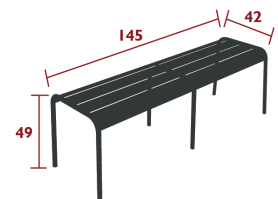

4.2 kg

LUXEMBOURG DINING

4114 - COMPACT BENCH
DESIGN BY FRÉDÉRIC SOFIA

NEW DOMESTIC PROFESSIONAL INTENSIVE 9 IPAC x2 25

Tubular aluminium frame
Curved aluminium slat seat
Silencing pads
Stacking capacity : x 4 (Height – stacked : 63 cm)

7 kg

4115 - 2/3-SEATER BENCH WITH BACKREST
DESIGN BY FRÉDÉRIC SOFIA

DOMESTIC PROFESSIONAL INTENSIVE 9 IPAC x3 25

Tubular aluminium frame
Curved aluminium slat seat
Curved aluminium slat backrest
Silencing pads
Stacking capacity : x 4 (Height – stacked : 100 cm)
Compatible with :
BENCH OUTDOOR CUSHION 106 X 35 CM - COLOR MIX

10.3 kg

4110 - 3/4-SEATER BENCH
DESIGN BY FRÉDÉRIC SOFIA

DOMESTIC PROFESSIONAL INTENSIVE 9 IPAC x4 25

Tubular aluminium frame
Curved aluminium slat seat
Silencing pads

7 kg

4164 - SIDE BAR / TROLLEY BAR
DESIGN BY FRÉDÉRIC SOFIA