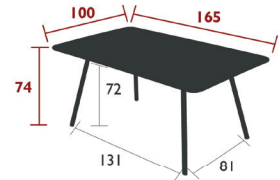

9 kg

4133 - TABLE 143 X 80 CM
 DESIGN BY FRÉDÉRIC SOFIA

DOMESTIC | PROFESSIONAL | INTENSIVE

9 IPAC

6

25

Aluminium slat table top
 Tubular aluminium base
 Parasol hole : pole max. Ø 41 mm
 Compatible with :
 Parasol Ø 250 CM - SHADOO

13.2 kg

LUXEMBOURG

DINING

4136 - TABLE 165 X 100 CM
DESIGN BY FRÉDÉRIC SOFIA

DOMESTIC PROFESSIONAL INTENSIVE

9
IPAC

x8

25

Aluminium slat table top
Tubular aluminium base

19.4 kg

4132 - TABLE 207 X 100 CM
DESIGN BY FRÉDÉRIC SOFIA

DOMESTIC PROFESSIONAL INTENSIVE

9
IPAC

x8

25

Aluminium slat table top
Tubular aluminium base

21.4 kg

LUXEMBOURG

HIGH DINING

4112 - BAR STOOL
DESIGN BY FRÉDÉRIC SOFIA

DOMESTIC PROFESSIONAL INTENSIVE

9 IPAC

Tubular aluminium frame
Curved aluminium slat seat
Silencing pads
Stacking capacity : x 6 (Height – stacked : 106.5 cm)
Compatible with :
OUTDOOR CUSHION 41 X 38 CM - COLOR MIX