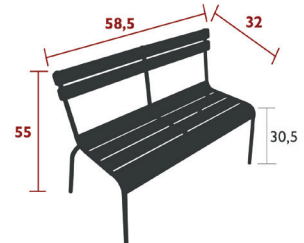

Tubular aluminium frame
Curved aluminium slat seat
Curved aluminium slat backrest
Suitable for children aged 3-6 years (complies with European standards)
Stacking capacity : x 3 (Height – stacked : 60 cm)

1.1 kg

4109 - BENCH

DOMESTIC PROFESSIONAL INTENSIVE

9
IPAC

Tubular aluminium frame
Curved aluminium slat seat
Curved aluminium slat backrest
Suitable for children aged 3-6 years (complies with European standards)
Stacking capacity : x 3 (Height – stacked : 60 cm)