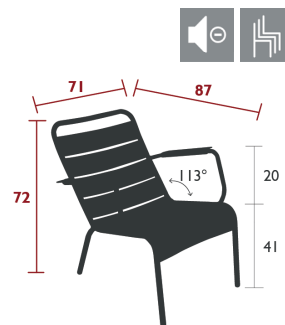

8.4 kg

4211 - LOUNGE CHAIR
DESIGN BY FRÉDÉRIC SOFIA

DOMESTIC PROFESSIONAL INTENSIVE

9
IPAC

Tubular aluminium frame
Curved aluminium slat seat
Curved aluminium slat backrest
Silencing pads
Stacking capacity : x 6 (Height – stacked : 101 cm)
Compatible with :
SET OF 2 OUTDOOR CUSHION 41 X 45 CM - COLOR MIX

4 kg

4212 - LOUNGE ARMCHAIR
DESIGN BY FRÉDÉRIC SOFIA

DOMESTIC PROFESSIONAL INTENSIVE

9
IPAC

Tubular aluminium frame
Curved aluminium slat seat
Curved aluminium slat backrest
Aluminium slat armrests
Silencing pads
Stacking capacity : x 6 (Height – stacked : 101 cm)
Compatible with :
ARMREST SHELF - BELLEVIE
SET OF 2 OUTDOOR CUSHION 41 X 45 CM - COLOR MIX

5 kg

LUXEMBOURG, COLOR MIX & ENVIE D'AILLEURS

FURNITURE

LUXEMBOURG LOUNGE

4104 - LOW ARMCHAIR
DESIGN BY FRÉDÉRIC SOFIA

DOMESTIC PROFESSIONAL INTENSIVE

9
IPAC

Tubular aluminium frame
Curved aluminium slat seat
Curved aluminium slat backrest
Aluminium slat armrests
Silencing pads
Stacking capacity : x 6 (Height – stacked : 102 cm)
Compatible with :
OUTDOOR CUSHION 96 X 47 CM - BASICS
SET OF 2 OUTDOOR CUSHION 41 X 45 CM - COLOR MIX
LOW ARMCHAIR HEADREST - LUXEMBOURG

0.74 kg

4105 - DUO LOW ARMCHAIR
DESIGN BY FRÉDÉRIC SOFIA

DOMESTIC PROFESSIONAL INTENSIVE

9
IPAC

Tubular aluminium frame
Curved aluminium slat seat
Curved aluminium slat backrest
Aluminium slat armrests
Silencing pads
Stacking capacity : x 4 (Height – stacked : 85 cm)