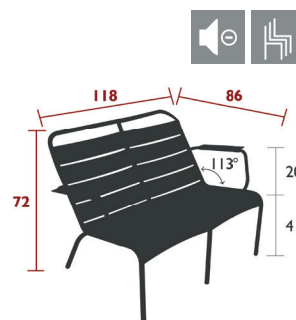

5 kg

LUXEMBOURG, COLOR MIX & ENVIE D'AILLEURS

FURNITURE

LUXEMBOURG LOUNGE

4104 - LOW ARMCHAIR
DESIGN BY FRÉDÉRIC SOFIA

DOMESTIC PROFESSIONAL INTENSIVE

9
IPAC

Tubular aluminium frame
Curved aluminium slat seat
Curved aluminium slat backrest
Aluminium slat armrests
Silencing pads
Stacking capacity : x 6 (Height – stacked : 102 cm)
Compatible with :
OUTDOOR CUSHION 96 X 47 CM - BASICS
SET OF 2 OUTDOOR CUSHION 41 X 45 CM - COLOR MIX
LOW ARMCHAIR HEADREST - LUXEMBOURG

0.74 kg

4105 - DUO LOW ARMCHAIR
DESIGN BY FRÉDÉRIC SOFIA

DOMESTIC PROFESSIONAL INTENSIVE

9
IPAC

Tubular aluminium frame
Curved aluminium slat seat
Curved aluminium slat backrest
Aluminium slat armrests
Silencing pads
Stacking capacity : x 4 (Height – stacked : 85 cm)

11 kg

4116 - 2-SEATER GARDEN BENCH
DESIGN BY FRÉDÉRIC SOFIA

NEW

DOMESTIC PROFESSIONAL INTENSIVE

9
IPAC

Tubular aluminium frame
Curved aluminium slat seat
Curved aluminium slat backrest
Aluminium slat armrests
Silencing pads
Compatible with :
ARMREST SHELF - BELLEVIE
BENCH OUTDOOR CUSHION 106 X 35 CM - COLOR MIX

11 kg

LUXEMBOURG

LOUNGE

4160 - SMALL LOW TABLE / FOOTREST 44 X 42 CM
DESIGN BY FRÉDÉRIC SOFIA

DOMESTIC PROFESSIONAL INTENSIVE

9
IPAC

Aluminium slat table top
Tubular aluminium base
Silencing pads

3 kg