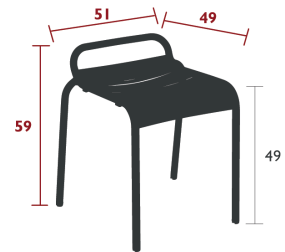

LUXEMBOURG DINING

4111 - STOOL
 DESIGN BY FRÉDÉRIC SOFIA

DOMESTIC PROFESSIONAL INTENSIVE 9 IPAC 25

Tubular aluminium frame
 Curved aluminium slat seat
 Silencing pads
Stacking capacity : x 10 (Height – stacked : 92 cm)
Compatible with :
 OUTDOOR CUSHION 37 X 41 CM - BASICS
 OUTDOOR CUSHION 41 X 38 CM - COLOR MIX

2.6 kg

4101 - CHAIR
 DESIGN BY FRÉDÉRIC SOFIA

DOMESTIC PROFESSIONAL INTENSIVE 9 IPAC 25

Tubular aluminium frame
 Curved aluminium slat seat
 Curved aluminium slat backrest
 Silencing pads
Stacking capacity : x 10 (Height – stacked : 123.5 cm)
Compatible with :
 SKIN OUTDOOR CUSHION 45 X 40 CM - BASICS
 OUTDOOR CUSHION 37 X 41 CM - BASICS
 OUTDOOR CUSHION 41 X 38 CM - COLOR MIX

3.8 kg

4102 - ARMCHAIR
 DESIGN BY FRÉDÉRIC SOFIA

DOMESTIC PROFESSIONAL INTENSIVE 9 IPAC 25

Tubular aluminium frame
 Curved aluminium slat seat
 Curved aluminium slat backrest
 Aluminium slat armrests
 Silencing pads
Stacking capacity : x 8 (Height – stacked : 116 cm)
Compatible with :
 SKIN OUTDOOR CUSHION 45 X 40 CM - BASICS
 OUTDOOR CUSHION 37 X 41 CM - BASICS
 OUTDOOR CUSHION 41 X 38 CM - COLOR MIX
 ARMREST SHELF - BELLEVIE

4.2 kg

LUXEMBOURG DINING

4114 - COMPACT BENCH
DESIGN BY FRÉDÉRIC SOFIA

NEW DOMESTIC PROFESSIONAL INTENSIVE 9 IPAC x2 25

Tubular aluminium frame
Curved aluminium slat seat
Silencing pads
Stacking capacity : x 4 (Height – stacked : 63 cm)