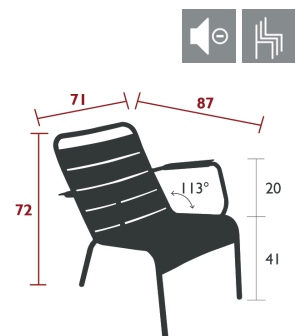

DOMESTIC PROFESSIONAL INTENSIVE 6 IPAC 25

Tubular steel frame
Curved steel slat seat
Curved steel slat backrest
Silencing pads
Stacking capacity : x 8 (Height – stacked : 118 cm)
Compatible with :
SKIN OUTDOOR CUSHION 45 X 40 CM - BASICS
OUTDOOR CUSHION 37 X 41 CM - BASICS
OUTDOOR CUSHION 41 X 38 CM - COLOR MIX

10 kg

4122 - STEEL ARMCHAIR
DESIGN BY FRÉDÉRIC SOFIA

DOMESTIC PROFESSIONAL INTENSIVE 6 IPAC 25

Tubular steel frame
Curved steel slat seat
Curved steel slat backrest
Steel slat armrests
Silencing pads
Stacking capacity : x 4 (Height – stacked : 100 cm)
Compatible with :
OUTDOOR CUSHION 37 X 41 CM - BASICS
SKIN OUTDOOR CUSHION 45 X 40 CM - BASICS
ARMREST SHELF - BELLEVIE
OUTDOOR CUSHION 41 X 38 CM - COLOR MIX

11 kg

4124 - STEEL LOW ARMCHAIR
DESIGN BY FRÉDÉRIC SOFIA

DOMESTIC PROFESSIONAL INTENSIVE 6 IPAC 25

Tubular steel frame
Curved steel slat seat
Curved steel slat backrest
Steel slat armrests
Silencing pads
Stacking capacity : x 4 (Height – stacked : 90 cm)
Compatible with :
OUTDOOR CUSHION 96 X 47 CM - BASICS
SET OF 2 OUTDOOR CUSHION 41 X 45 CM - COLOR MIX
LOW ARMCHAIR HEADREST - LUXEMBOURG