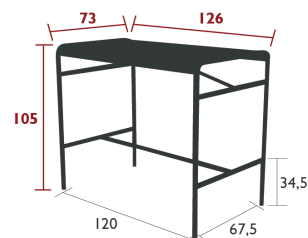

16 kg

FURNITURE