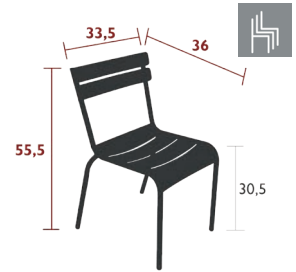

# LUXEMBOURG KID

4106 - CHAIR

DOMESTIC PROFESSIONAL INTENSIVE 9 IPAC 23

Tubular aluminium frame  
 Curved aluminium slat seat  
 Curved aluminium slat backrest  
 Suitable for children aged 3-6 years (complies with European standards)  
Stacking capacity: x 3 (Height – stacked: 60 cm)

1.1 kg

4109 - BENCH

DOMESTIC PROFESSIONAL INTENSIVE 9 IPAC 23

Tubular aluminium frame  
 Curved aluminium slat seat  
 Curved aluminium slat backrest  
 Suitable for children aged 3-6 years (complies with European standards)  
Stacking capacity: x 3 (Height – stacked: 60 cm)

2.8 kg

4170 - TABLE 57 X 57 CM

DOMESTIC PROFESSIONAL INTENSIVE 8 IPAC 23

Steel sheet table top  
 Tubular steel base  
 Aluminium frame beneath table top  
 Silencing pads

7 kg

4171 - TABLE 76 X 55.5 CM

DOMESTIC PROFESSIONAL INTENSIVE 8 IPAC 23

Steel sheet table top  
 Tubular steel base  
 Aluminium frame beneath table top  
 Silencing pads

8.5 kg