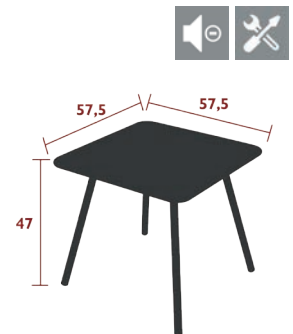

# LUXEMBOURG KID

4106 - CHAIR

DOMESTIC PROFESSIONAL INTENSIVE 9 IPAC 23

Tubular aluminium frame  
 Curved aluminium slat seat  
 Curved aluminium slat backrest  
 Suitable for children aged 3-6 years (complies with European standards)  
Stacking capacity: x 3 (Height – stacked: 60 cm)

1.1 kg

4109 - BENCH

DOMESTIC PROFESSIONAL INTENSIVE 9 IPAC 23

Tubular aluminium frame  
 Curved aluminium slat seat  
 Curved aluminium slat backrest  
 Suitable for children aged 3-6 years (complies with European standards)  
Stacking capacity: x 3 (Height – stacked: 60 cm)

2.8 kg

4170 - TABLE 57 X 57 CM

DOMESTIC PROFESSIONAL INTENSIVE 8 IPAC 23

Steel sheet table top  
 Tubular steel base  
 Aluminium frame beneath table top  
 Silencing pads

7 kg

4171 - TABLE 76 X 55.5 CM

DOMESTIC PROFESSIONAL INTENSIVE 8 IPAC 23

Steel sheet table top  
 Tubular steel base  
 Aluminium frame beneath table top  
 Silencing pads

8.5 kg