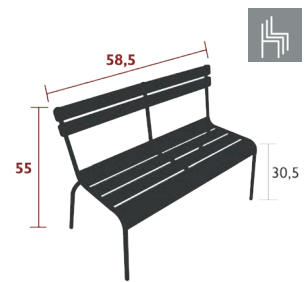

# LUXEMBOURG KID

4106 - CHAIR

DOMESTIC PROFESSIONAL INTENSIVE 9 IPAC 23

Tubular aluminium frame  
 Curved aluminium slat seat  
 Curved aluminium slat backrest  
 Suitable for children aged 3-6 years (complies with European standards)  
Stacking capacity: x 3 (Height – stacked: 60 cm)

1.1 kg

4109 - BENCH

DOMESTIC PROFESSIONAL INTENSIVE 9 IPAC 23

Tubular aluminium frame  
 Curved aluminium slat seat  
 Curved aluminium slat backrest  
 Suitable for children aged 3-6 years (complies with European standards)  
Stacking capacity: x 3 (Height – stacked: 60 cm)

2.8 kg

4170 - TABLE 57 X 57 CM

DOMESTIC PROFESSIONAL INTENSIVE 8 IPAC 23

Steel sheet table top  
 Tubular steel base  
 Aluminium frame beneath table top  
 Silencing pads

7 kg

4171 - TABLE 76 X 55.5 CM

DOMESTIC PROFESSIONAL INTENSIVE 8 IPAC 23

Steel sheet table top  
 Tubular steel base  
 Aluminium frame beneath table top  
 Silencing pads

8.5 kg