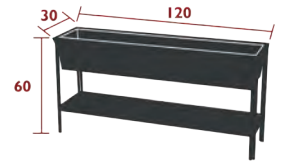

TERRAZZA

3251 - MEDIUM PLANTER

DESIGN BY ARCHIRIVOLTO

DOMESTIC PROFESSIONAL INTENSIVE

7
IPAC

Tubular steel frame
Steel sheet tray and shelf
Tray drainage hole with offset drainage system
Feet and trays separate
Available in 20 colours (excluding Cotton White, Frosted Lemon and Ice Mint)
See inside cover for available colours

VOL.: 56,5 L

29 kg

3250 - LARGE PLANTER

DESIGN BY ARCHIRIVOLTO

DOMESTIC PROFESSIONAL INTENSIVE

7
IPAC

Tubular steel frame
Steel sheet tray and shelf
Tray drainage hole with offset drainage system
Feet and trays separate
Available in 20 colours (excluding Cotton White, Frosted Lemon and Ice Mint)
See inside cover for available colours

VOL.: 56,5 L

31 kg

TERRAZZA