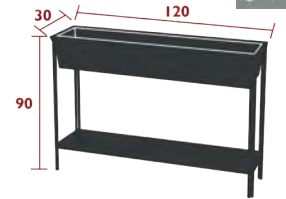

TERRAZZA

3251 - MEDIUM PLANTER

DESIGN BY ARCHIRIVOLTO

DOMESTIC PROFESSIONAL INTENSIVE

7
IPAC

Tubular steel frame
Steel sheet tray and shelf
Tray drainage hole with offset drainage system
Feet and trays separate
Available in 20 colours (excluding Cotton White, Frosted Lemon and Ice Mint)
See inside cover for available colours

VOL.: 56,5 L

29 kg

3250 - LARGE PLANTER

DESIGN BY ARCHIRIVOLTO

DOMESTIC PROFESSIONAL INTENSIVE

7
IPAC

Tubular steel frame
Steel sheet tray and shelf
Tray drainage hole with offset drainage system
Feet and trays separate
Available in 20 colours (excluding Cotton White, Frosted Lemon and Ice Mint)
See inside cover for available colours

VOL.: 56,5 L

31 kg

TERRAZZA