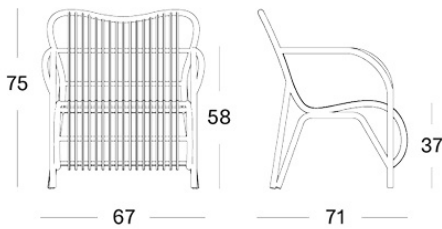

LUCY LAZY ARMCHAIR

BRAND

Vincent Sheppard | outdoor

MATERIALS

polyethylene wicker | powder coated aluminium frame

CUSHION

removable cover | filling: 2 cm High Resilience foam | cushion with piping

GLIDES

nylon glides

SIZES (IN CM)

MAINTENANCE

A quick wash with a non-foaming mild detergent every three months, will do the trick. A soft nylon brush or a low pressure air hose can also be used to clean between the weaving.

SEAT COLOURS

OFF WHITE