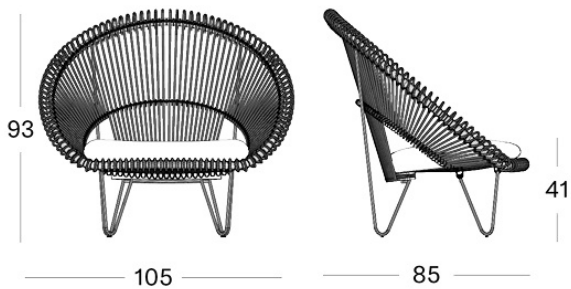

ROY COCOON

BRAND

Vincent Sheppard | outdoor

MATERIALS

polyethylene wicker | seat: aluminum frame | base: galvanized and black powder coated steel

CUSHION

removable cover | filling: 8 cm Quick Dry foam | cushion with piping

GLIDES

adjustable and tilting nylon glides

SIZES (IN CM)

MAINTENANCE

A quick wash with a non-foaming mild detergent every three months will do the trick. A soft nylon brush or a low pressure air hose can also be used to clean between the weaving.

FRAME COLOURS

BLACK