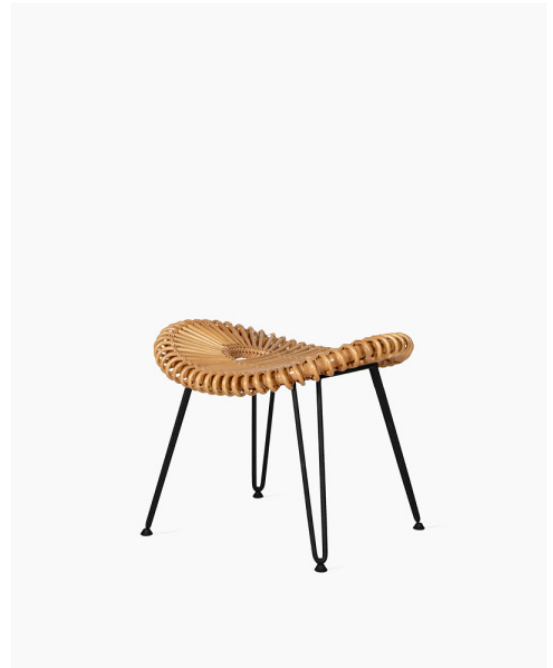

### BRAND

Vincent Sheppard | outdoor

### DIMENSIONS

W 66 cm x D 53 cm x H 43 cm

### MATERIALS

polyethylene wicker on an aluminum frame | base: galvanized and black powder coated steel

### GLIDES

adjustable and tilting nylon glides