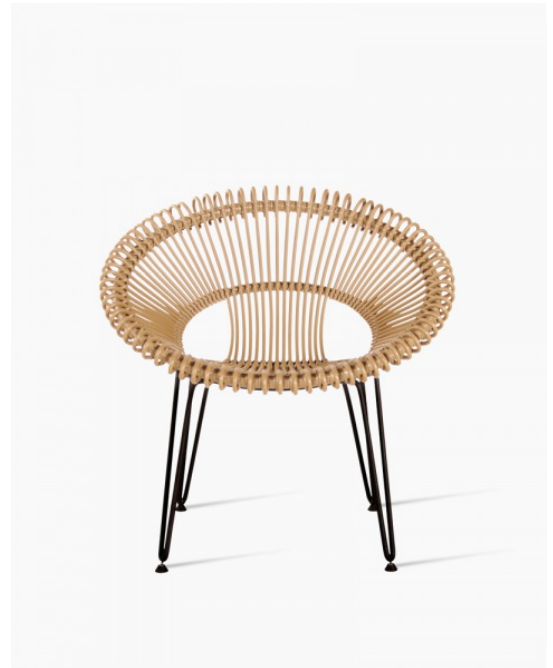

ROY LAZY CHAIR

BRAND

Vincent Sheppard | outdoor

MATERIALS

polyethylene wicker | seat: aluminum frame | base: galvanized and black powder coated steel

CUSHION

removable cover. Filling 2cm polyether foam.

GLIDES

adjustable and tilting nylon glides

SIZES (IN CM)

MAINTENANCE

A quick wash with a non-foaming mild detergent every three months will do the trick. A soft nylon brush or a low pressure air hose can also be used to clean between the weaving.

FRAME COLOURS

BLACK