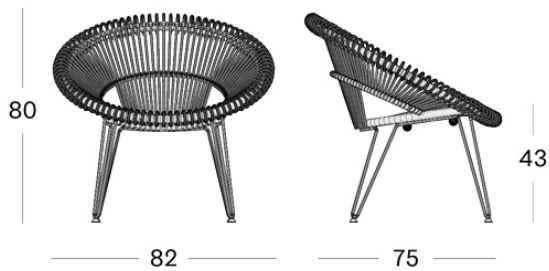

ROY LAZY CHAIR

BRAND

Vincent Sheppard | outdoor

MATERIALS

polyethylene wicker | seat: aluminum frame | base: galvanized and black powder coated steel

CUSHION

removable cover. Filling 2cm polyether foam.

GLIDES

adjustable and tilting nylon glides

SIZES (IN CM)

MAINTENANCE

A quick wash with a non-foaming mild detergent every three months will do the trick. A soft nylon brush or a low pressure air hose can also be used to clean between the weaving.

FRAME COLOURS

BLACK