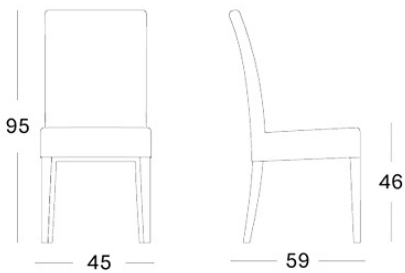

EDWARD HB DINING CHAIR

BRAND

Vincent Sheppard | indoor

MATERIALS

Lloyd Loom weave | painted hardwood frame

CUSHION

removable cover | 4 cm polyether foam filling | cushion with piping

GLIDES

nylon glides | felt glides available upon request

SIZES (IN CM)

MAINTENANCE

Our indoor Lloyd Loom furniture can easily be maintained with a damp cloth and some natural soap. Each Vincent Sheppard product is available with nylon or felt glides in order to protect the feet and all types of floor surfaces. Using the correct glides will prevent any damage due to contact between the feet and the ground.