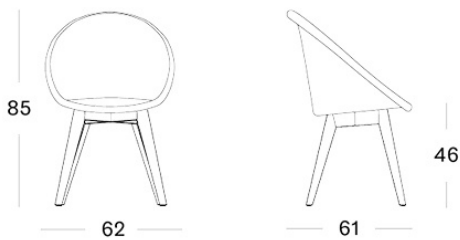

JACK DINING CHAIR OAK BASE

BRAND

Vincent Sheppard | indoor

MATERIALS

Lloyd Loom weave | oak frame

CUSHION

removable cover | 2 cm High Resilience foam filling | cushion with piping

GLIDES

nylon glides | felt glides available upon request

SIZES (IN CM)

MAINTENANCE

Our indoor Lloyd Loom furniture can easily be maintained with a damp cloth and some natural soap. Each Vincent Sheppard product is available with nylon or felt gliders in order to protect the feet and all types of floor surfaces. Using the correct gliders will prevent any damage due to contact between the feet and the ground.

FRAME COLOURS