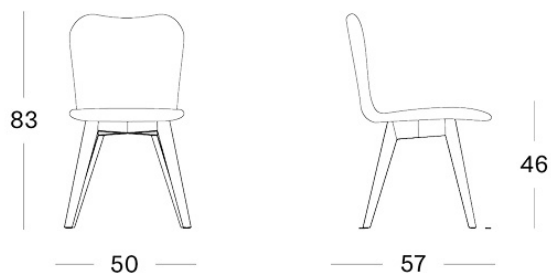

LENA DINING CHAIR TEAK BASE

BRAND

Vincent Sheppard | outdoor

MATERIALS

polyethylene wicker | aluminium frame | solid teak base, untreated

GLIDES

nylon glides

SIZES (IN CM)