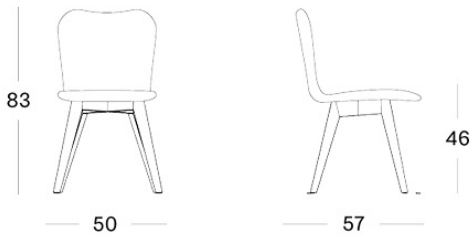

LILY DINING CHAIR OAK BASE

BRAND

Vincent Sheppard | indoor

MATERIALS

Lloyd Loom weave | aluminium frame | solid oak base

GLIDES

nylon glides | felt glides available upon request

SIZES (IN CM)