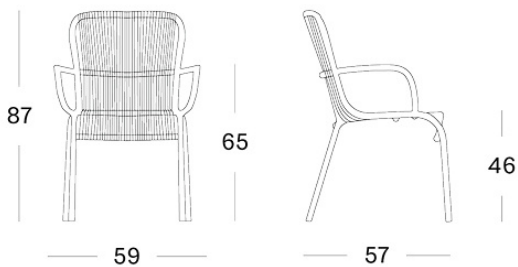

LOOP DINING CHAIR

BRAND

Vincent Sheppard | outdoor

MATERIALS

polyethylene wicker | powder coated aluminium frame

GLIDES

nylon glides

SIZES (IN CM)