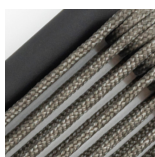

SEAT COLOURS

INDIGO

FOSSIL GREY

TERRACOTTA

MOSS

BLACK

WHITE