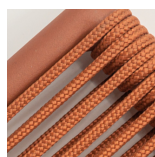

LOOP DINING CHAIR

BRAND

Vincent Sheppard | outdoor

MATERIALS

polyethylene wicker | powder coated aluminium frame

GLIDES

nylon glides

SIZES (IN CM)

MAINTENANCE

For maintaining your rope furniture, we recommend using a fabric and upholstery protector to give optimal stain resistance.

To clean spots on the **rope**, we suggest applying a mist of soapy water with a spray bottle and then work the solution into the rope with a soft cloth by patting or rubbing lightly. Rinse the solution thoroughly and then blot excess moisture from the rope using a soft cloth and allow air-drying. Never use a high-pressure hose on acrylic rope.

SEAT COLOURS

INDIGO

FOSSIL GREY

TERRACOTTA

MOSS

BLACK

WHITE