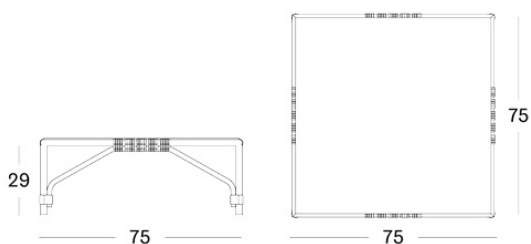

LUCY COFFEE TABLE

BRAND

Vincent Sheppard | outdoor

MATERIALS

polyethylene wicker | powder coated aluminium frame | glass top
available

GLIDES

adjustable nylon glides

SIZES (IN CM)