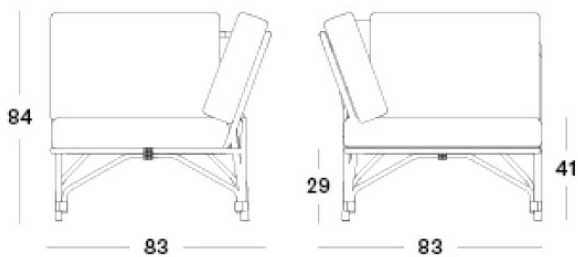

LUCY MODULAR

BRAND

Vincent Sheppard | outdoor

MATERIALS

polyethylene wicker | powder coated aluminium frame

CUSHION

removable covers | seat cushion: 12 cm Quick Dry Foam filling,
back cushion: polyester fibre | cushions without piping

GLIDES

nylon glides

SIZES (IN CM)

MAINTENANCE

A quick wash with a non-foaming mild detergent every three months, will do the trick. A soft nylon brush or a low pressure air hose can also be used to clean between the weaving.