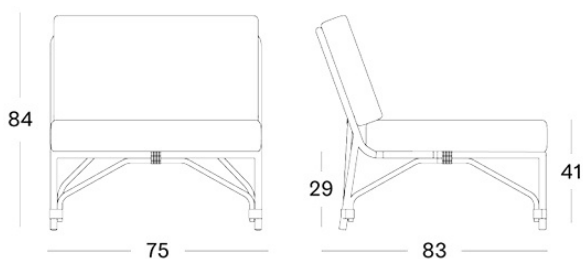

LUCY MODULAR

BRAND

Vincent Sheppard | outdoor

MATERIALS

polyethylene wicker | powder coated aluminium frame

CUSHION

removable covers | seat cushion: 12 cm Quick Dry Foam filling,
back cushion: polyester fibre | cushions without piping

GLIDES

nylon glides

SIZES (IN CM)

MAINTENANCE

A quick wash with a non-foaming mild detergent every three months, will do the trick. A soft nylon brush or a low pressure air hose can also be used to clean between the weaving.