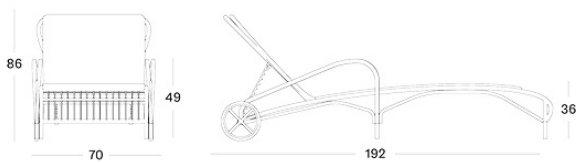

LUCY SUNLOUNGER

BRAND

Vincent Sheppard | outdoor

MATERIALS

polyethylene wicker | powder coated aluminium frame

CUSHION

filling: 2 cm High Resilience foam | cushion with piping

GLIDES

nylon glides

SIZES (IN CM)

MAINTENANCE

A quick wash with a non-foaming mild detergent every three months, will do the trick. A soft nylon brush or a low pressure air hose can also be used to clean between the weaving.

SEAT COLOURS