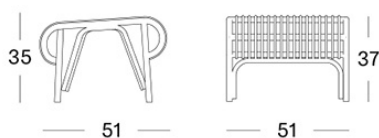

LUCY FOOTREST

BRAND

Vincent Sheppard | outdoor

MATERIALS

polyethylene wicker | powder coated aluminium frame

GLIDES

nylon glides

SIZES (IN CM)