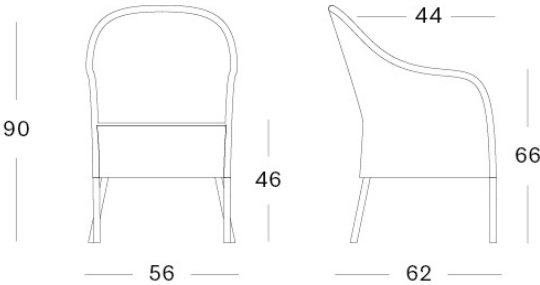

## MIA DINING CHAIR

### SIZES (IN CM)