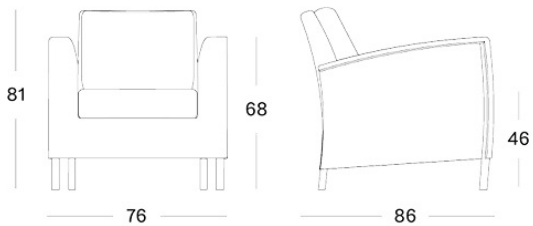

### CUSHION

seat cushion: 12 cm Quick Dry foam filling, back cushion:  
polyester fibre | cushion without piping | cushion with removable  
cover

### SIZES (IN CM)