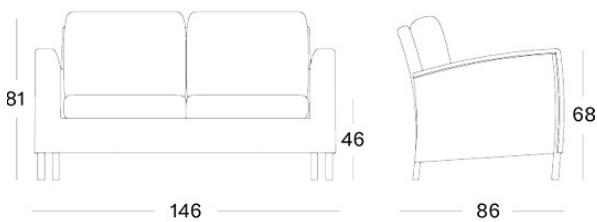

GLIDES

nylon glides

SIZES (IN CM)

MAINTENANCE

A quick wash with a non-foaming mild detergent every three months, will do the trick. A soft nylon brush or a low pressure air hose can also be used to clean between the weaving. Protect your furniture with our waterproof and mold-resistant cover to keep your chair in its best shape.