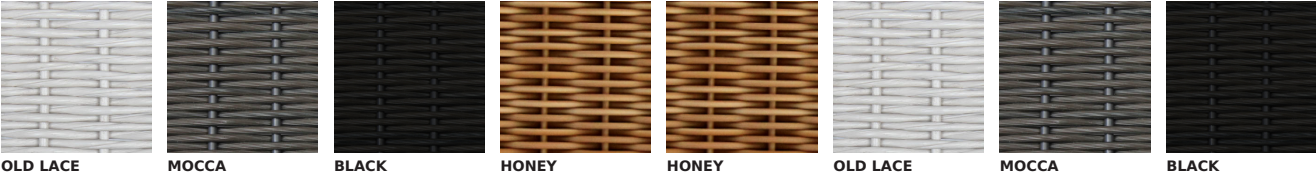

KENZO SIDE TABLE

BRAND

Vincent Sheppard | outdoor

DIMENSIONS

L60 x H60 cm

MATERIALS

polyethylene wicker | powder coated aluminum frame

GLIDES

nylon glides

MAINTENANCE

SEAT COLOURS

ALL COLOURS SHOWN HERE ARE AS CLOSE TO THE ACTUAL COLOURS AS THE PRINTING PROCESS ALLOWS. SWATCHES CAN BE SUPPLIED ON REQUEST.

COTSWOLD INOUT FURNITURE