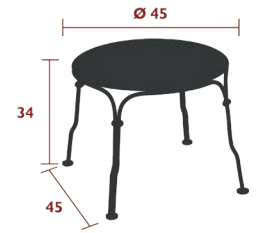

Recommended with frame in :

1900

2233 - LOW TABLE

DOMESTIC | PROFESSIONAL | INTENSIVE

7 IPAC

23

Perforated steel sheet table top
Steel wire base
Hand-forged rings

4 kg

2232 - PEDESTAL TABLE Ø 67 CM

DOMESTIC | PROFESSIONAL | INTENSIVE

7 IPAC

23

Perforated steel sheet table top
Steel wire base
Hand forged scrolls and rings

8.5 kg

2240 - TABLE Ø 96 CM

DOMESTIC | PROFESSIONAL | INTENSIVE