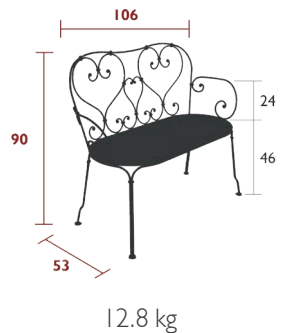

1900

2201 - CHAIR

DOMESTIC | PROFESSIONAL | INTENSIVE

7
IPAC

Steel wire frame
Perforated steel sheet seat
Steel wire backrest
Hand forged scrolls and rings
Stacking capacity: x 10 (Height – stacked: 175 cm)
Compatible with:
OUTDOOR CUSHION Ø 39 CM - BASICS
OUTDOOR CUSHION Ø 40 CM - COLOR MIX

2202 - ARMCHAIR

DOMESTIC | PROFESSIONAL | INTENSIVE

7
IPAC

Steel wire frame
Perforated steel sheet seat
Steel wire backrest
Steel wire armrests
Hand-forged scrolls, armrests and rings
Stacking capacity: x 4 (Height – stacked: 122 cm)
Compatible with:
OUTDOOR CUSHION Ø 43 CM - BASICS

2204 - BENCH

DOMESTIC | PROFESSIONAL | INTENSIVE

7
IPAC

Steel wire frame
Perforated steel sheet seat
Steel wire backrest
Steel wire armrests
Hand-forged scrolls, armrests and rings
Stacking capacity: x 2 (Height – stacked: 103 cm)

x8

23

Perforated steel sheet table top
Steel wire base
Hand forged rings
Parasol hole : pole max. Ø 39 mm

19 kg