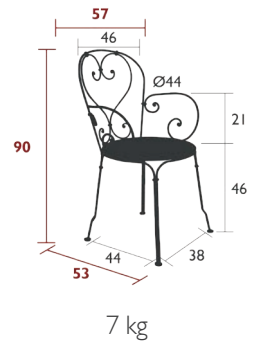

1900

2201 - CHAIR

DOMESTIC | PROFESSIONAL | INTENSIVE

7
IPAC

Steel wire frame
Perforated steel sheet seat
Steel wire backrest
Hand forged scrolls and rings
Stacking capacity: x 10 (Height – stacked: 175 cm)
Compatible with:
OUTDOOR CUSHION Ø 39 CM - BASICS
OUTDOOR CUSHION Ø 40 CM - COLOR MIX

2202 - ARMCHAIR

DOMESTIC | PROFESSIONAL | INTENSIVE

7
IPAC

Steel wire frame
Perforated steel sheet seat
Steel wire backrest
Steel wire armrests
Hand-forged scrolls, armrests and rings
Stacking capacity: x 4 (Height – stacked: 122 cm)
Compatible with:
OUTDOOR CUSHION Ø 43 CM - BASICS

2204 - BENCH

DOMESTIC | PROFESSIONAL | INTENSIVE

7
IPAC

Steel wire frame
Perforated steel sheet seat
Steel wire backrest
Steel wire armrests
Hand-forged scrolls, armrests and rings
Stacking capacity: x 2 (Height – stacked: 103 cm)

x8

23

Perforated steel sheet table top
Steel wire base
Hand forged rings
Parasol hole : pole max. Ø 39 mm

19 kg