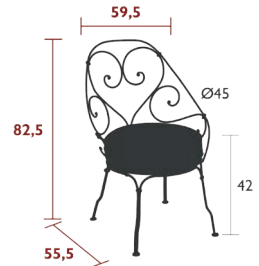

2202 - ARMCHAIR

DOMESTIC | PROFESSIONAL | INTENSIVE

7
IPAC

Steel wire frame
Perforated steel sheet seat
Steel wire backrest
Steel wire armrests
Hand-forged scrolls, armrests and rings
Stacking capacity: x 4 (Height – stacked: 122 cm)
Compatible with:
OUTDOOR CUSHION Ø 43 CM - BASICS

2204 - BENCH

DOMESTIC | PROFESSIONAL | INTENSIVE

7
IPAC

Steel wire frame
Perforated steel sheet seat
Steel wire backrest
Steel wire armrests
Hand-forged scrolls, armrests and rings
Stacking capacity: x 2 (Height – stacked: 103 cm)

2205XXYY - CABRIOLET ARMCHAIR

DOMESTIC | PROFESSIONAL | INTENSIVE

7
IPAC

4

23

Steel wire frame
Perforated steel sheet seat
Steel wire backrest
Hand forged scrolls and rings
Cushion thickness : 7,5 cm
Non-slip padding