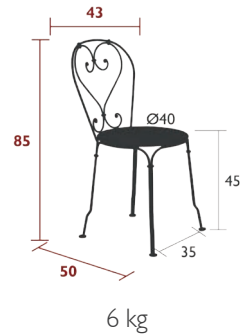

1900

2201 - CHAIR

DOMESTIC | PROFESSIONAL | INTENSIVE

7
IPAC

Steel wire frame
Perforated steel sheet seat
Steel wire backrest
Hand forged scrolls and rings
Stacking capacity: x 10 (Height – stacked: 175 cm)
Compatible with:
OUTDOOR CUSHION Ø 39 CM - BASICS
OUTDOOR CUSHION Ø 40 CM - COLOR MIX

2202 - ARMCHAIR

DOMESTIC | PROFESSIONAL | INTENSIVE

7
IPAC

Steel wire frame
Perforated steel sheet seat
Steel wire backrest
Steel wire armrests
Hand-forged scrolls, armrests and rings
Stacking capacity: x 4 (Height – stacked: 122 cm)
Compatible with:
OUTDOOR CUSHION Ø 43 CM - BASICS

2204 - BENCH

DOMESTIC | PROFESSIONAL | INTENSIVE

7
IPAC

Steel wire frame
Perforated steel sheet seat
Steel wire backrest
Steel wire armrests
Hand-forged scrolls, armrests and rings
Stacking capacity: x 2 (Height – stacked: 103 cm)

x8

23

Perforated steel sheet table top
Steel wire base
Hand forged rings
Parasol hole : pole max. Ø 39 mm

19 kg