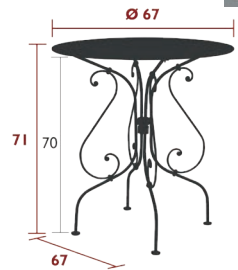

2232 - PEDESTAL TABLE Ø 67 CM

DOMESTIC | PROFESSIONAL | INTENSIVE

7 IPAC

23

Perforated steel sheet table top
Steel wire base
Hand forged scrolls and rings

8.5 kg

2240 - TABLE Ø 96 CM

DOMESTIC | PROFESSIONAL | INTENSIVE

7 IPAC

x5

23

Perforated steel sheet table top
Steel wire base
Hand forged rings
Parasol hole : pole max. Ø 39 mm

15 kg

2241 - TABLE Ø 117 CM

DOMESTIC | PROFESSIONAL | INTENSIVE

7 IPAC

x8

23

Perforated steel sheet table top
Steel wire base
Hand forged rings
Parasol hole : pole max. Ø 39 mm

19 kg