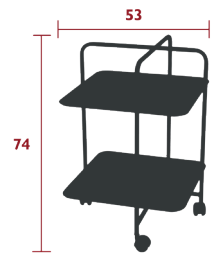

ALFRED

3240 - SIDE TABLE

DESIGN BY PASCAL MOURGUE

DOMESTIC PROFESSIONAL INTENSIVE

6
IPAC

Tubular steel frame
Steel sheet table top
Integrated wheels

7.3 kg