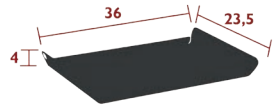

2 kg

3171 - TRAY 36 X 23 CM

DESIGN BY STUDIO FERMOB

DOMESTIC | PROFESSIONAL | INTENSIVE

Steel sheet
See inside cover for available colours

- | | | | | | |
|--------|--|---------------|--------|--|----------|
| 317121 | | Acapulco Blue | 3171A7 | | Ice Mint |
| 317182 | | Cactus | 317143 | | Chili |
| 317126 | | Storm Grey | | | |