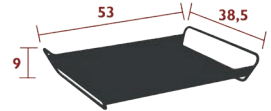

ALTO

3170 - TRAY 53 X 38.5 CM

DESIGN BY STUDIO FERMOB

DOMESTIC | PROFESSIONAL | INTENSIVE

Steel sheet
Steel wire handles
See inside cover for available colours

- | | | | | | |
|--------|--|------------|--------|--|--------------|
| 317020 | | Red Ochre | 317001 | | Cotton White |
| 317047 | | Anthracite | 3170A5 | | Clay Grey |
| 317048 | | Rosemary | | | |

2 kg

3171 - TRAY 36 X 23 CM

DESIGN BY STUDIO FERMOB

DOMESTIC | PROFESSIONAL | INTENSIVE

Steel sheet
See inside cover for available colours

- | | | | | | |
|--------|--|---------------|--------|--|----------|
| 317121 | | Acapulco Blue | 3171A7 | | Ice Mint |
| 317182 | | Cactus | 317143 | | Chili |
| 317126 | | Storm Grey | | | |