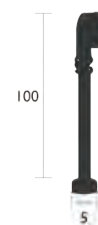

Aluminium frame
Polyester strap (grey), with ABS adjustment loop
Lamp screwed to the base with "quarter turn" system
See inside cover for available colours

Compatible with :
LAMP H24 - APLÔ

347014		Nutmeg	347047		Anthracite
347020		Red Ochre	347073		Honey
347021		Acapulco Blue	347082		Cactus

0.06 kg