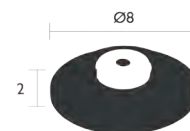

3460 - WALL LIGHT BRACKET

DESIGN BY TRISTAN LOHNER

DOMESTIC PROFESSIONAL INTENSIVE

10 IPAC