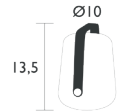

Polyethylene diffuser

Bamboo frame

ABS base

Technology: integrated LED - Luminous flux: 20 lm

Switch type: push button

Switch function: change the light temperature & brightness (short click 1 s), OFF (long click 3 s)

Lighting mood:

Position 1 cool white (6000°K) 100% brightness

Position 2 neutral white (4000°K) 100% brightness

Position 3 candle-style warm white (2300°K) flickering

Power supply type: battery - Battery life: Min. 10 h - Max. 13 h

Rechargeable: 4h - Charging system: USB, cable (supplied) 1,5m

0.25 A - 5 V - 0.3 W - IP44 (ingress protection) | IK10 (impact resistance) | CE | FCC

Powered by Smart & Green