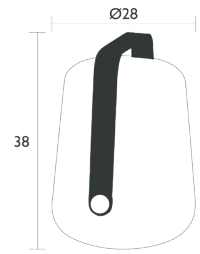

Polyethylene diffuser

Aluminium frame

ABS base

Technology: integrated LED - Luminous flux: 150 lm

Switch type: push button

Switch function: change the light temperature & brightness (short click 1 s), OFF (long click 3 s)

Lighting mood:

Position 1 cool white (6000°K) 100% brightness

Position 2 cool white (6000°K) 50% brightness

Position 3 neutral white (4000°K) 100% brightness

Position 4 neutral white (4000°K) 50% brightness

Position 5 candle-style warm white (2300°K) flickering

Power supply type: battery - Battery life: Min. 9 h - Max. 16 h

Rechargeable: 7h - Charging system: USB, cable (supplied) 2m

Bypass to prevent battery damage during wired use

2 A - 5 V - 2.5 W - IP44 (ingress protection) | IK10 (impact resistance) | CE | FCC

Powered by Smart & Green

See inside cover for available colours