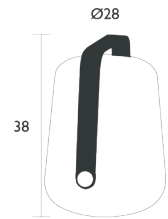

Polyethylene diffuser

Bamboo frame

ABS base

Technology: integrated LED - Luminous flux: 150 lm

Switch type: push button

Switch function: change the light temperature & brightness (short click 1 s), OFF (long click 3 s)

Lighting mood:

Position 1 cool white (6000°K) 100% brightness

Position 2 cool white (6000°K) 50% brightness

Position 3 neutral white (4000°K) 100% brightness

Position 4 warm white (6000°K) 50% brightness

Position 5 candle-style warm white (2300°K) flickering

Power supply type: battery - Battery life: Min. 9 h - Max. 16 h

Rechargeable: 7h - Charging system: USB, cable (supplied) 2m

Bypass to prevent battery damage during wired use

2 A - 5 V - 2.5 W - IP44 (ingress protection) | IK10 (impact resistance) | CE | FCC

Powered by Smart & Green

1.08 kg