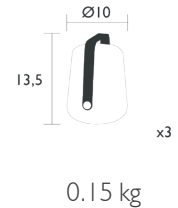

BALAD

3602 - SET OF 3 LAMPS H.12 CM

DESIGN BY TRISTAN LOHNER

Polyethylene diffuser
 Aluminium frame
 ABS base
Technology: integrated LED - Luminous flux: 20 lm
Switch type: push button
Switch function: change the light temperature & brightness (short click 1 s), OFF (long click 3 s)
Lighting mood:
 Position 1 cool white (6000°K) 100% brightness
 Position 2 neutral white (4000°K) 100% brightness
 Position 3 candle-style warm white (2300°K) flickering
Power supply type: battery - Battery life: Min. 10 h - Max. 13 h
Rechargeable: 4h - Charging system: USB USB, cable (supplied) 1,5m
 0.25 A - 5 V - 0.3 W - IP44 (ingress protection) | IK10 (impact resistance)
 Powered by Smart & Green
 See inside cover for available colours