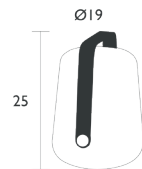

Polyethylene diffuser

Bamboo frame

Technology: integrated LED - Luminous flux: 40 lm

Switch type: push button

Switch function: change the light temperature & brightness (short click 1 s), OFF (long click 3 s)

Lighting mood:

Position 1 cool white (6000°K) 100% brightness

Position 2 neutral white (4000°K) 100% brightness

Position 3 neutral white (4000°K) 50% brightness

Position 4 candle-style warm white (2300°K) flickering

Power supply type: battery - Battery life: Min. 7 h - Max. 14 h

Rechargeable: 5h - Charging system: USB, cable (supplied) 2m

Bypass to prevent battery damage during wired use

0.5 A - 5 V - 0.5 W - IP44 (ingress protection) | IK10 (impact resistance) | CE | FCC

Powered by Smart & Green