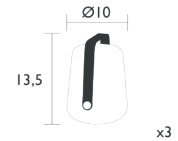

BALAD

3600 - SET OF 6 LAMPS H. 12 CM (CONTRACT)

DESIGN BY TRISTAN LOHNER

DOMESTIC PROFESSIONAL INTENSIVE

Polyethylene diffuser
Aluminium frame
ABS base
Technology : integrated LED - Luminous flux: 20 lm
Switch type : push button
Switch function : change the light temperature & brightness (short click 1 s)
Lighting mood :

Position 1 cool white (6000°K) 100% brightness
Position 2 cool white (6000°K) flickering
Position 3 neutral white (4000°K) 100% brightness
Position 4 neutral white (4000°K) flickering
Position 5 candle-style warm white (2700°K) 100% brightness
Position 6 candle-style warm white (2700°K) flickering

Power OFF mode: long press (5 seconds) (flash = infrared disabled) on the touch button under the lamp or on the charging pack

Power supply type: battery - Battery life: Min. 10 h - Max. 14 h

Rechargeable: 4h - Charging system: USB on steel charging pack (not supplied)
0.25 A - 5 V - 0.3 W - IP44 (ingress protection) | IK10 (impact resistance) | CE | FCC

Powered by Smart & Green

See inside cover for available colours

Compatible with :

CHARGING PACK – SET OF 6 LAMPS H. 12 CM (CONTRACT) - BALAD

360026 ● Storm Grey 360029 ● Verbena
360014 ● Nutmeg

0.15 kg

3643 - CHARGING PACK – SET OF 6 LAMPS H. 12 CM (CONTRACT)

DESIGN BY TRISTAN LOHNER

DOMESTIC PROFESSIONAL INTENSIVE

Steel frame

Power supply type: mains - Charging system: USB, cable (supplied) 2m

Power supply type: USB, cable (supplied) 2m

6-point charging base for set of 6 Balad H. 12 lamps (Contract)

Lamp affixed to the base with magnet system

2 T-shaped openings on the back to affix flush to the wall (horizontal or vertical)

Powered by Smart & Green

Compatible with :

SET OF 6 LAMPS H. 12 CM (CONTRACT) - BALAD

364326 ● Storm Grey

1.1 kg