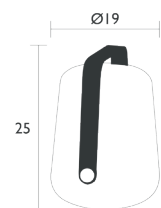

3612 - LAMP H.25 CM

DESIGN BY TRISTAN LOHNER

Polyethylene diffuser
 Aluminium frame
 ABS base
Technology: integrated LED - Luminous flux: 40 lm
Switch type: push button
Switch function: change the light temperature & brightness (short click 1 s), OFF (long click 3 s)
Lighting mood:
 Position 1 cool white (6000°K) 100% brightness
 Position 2 neutral white (4000°K) 100% brightness
 Position 3 neutral white (4000°K) 50% brightness
 Position 4 candle-style warm white (2300°K) flickering
Power supply type: battery - Battery life: Min. 7 h - Max. 14 h
Rechargeable: 5h - Charging system: USB, cable (supplied) 2m
 Bypass to prevent battery damage during wired use
 0.5 A - 5 V - 0.5 W - IP44 (ingress protection) | IK10 (impact resistance) | CE | FCC
 Powered by Smart & Green
 See inside cover for available colours