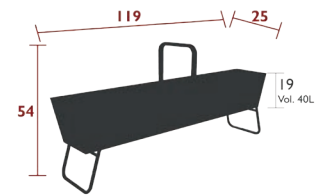

BASKET

3231 - HIGH PLANTER
DESIGN BY FABIO MELIOTA

DOMESTIC | PROFESSIONAL | INTENSIVE

7
IPAC

Steel wire frame
Steel rod handle
Aluminium tray
2 drainage holes at each end of the tray, with plugs
Feet and tray separate

12.5 kg

3230 - LONG PLANTER
DESIGN BY FABIO MELIOTA

DOMESTIC | PROFESSIONAL | INTENSIVE

7
IPAC

Steel wire frame
Steel rod handle
Aluminium tray
2 drainage holes at each end of the tray, with plugs
Feet and tray separate

11.5 kg

BASKET