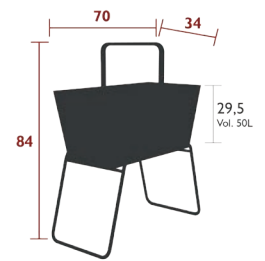

BASKET

3231 - HIGH PLANTER
DESIGN BY FABIO MELIOTA

DOMESTIC | PROFESSIONAL | INTENSIVE

7
IPAC

Steel wire frame
Steel rod handle
Aluminium tray
2 drainage holes at each end of the tray, with plugs
Feet and tray separate

12.5 kg

3230 - LONG PLANTER
DESIGN BY FABIO MELIOTA

DOMESTIC | PROFESSIONAL | INTENSIVE

7
IPAC

Steel wire frame
Steel rod handle
Aluminium tray
2 drainage holes at each end of the tray, with plugs
Feet and tray separate

11.5 kg

BASKET