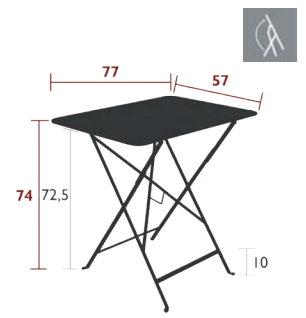

8 kg

0244 - TABLE 71 X 71 CM

DOMESTIC PROFESSIONAL INTENSIVE

6⁷ IPAC

x4

23

Steel sheet table top
Flat steel base
Parasol hole : pole max. Ø 40 mm
One-piece pads

10 kg

BISTRO, LOUISIANE, BALAD & COLOR MIX

FURNITURE

BISTRO & BALAD

BISTRO

6034 - TABLE 57 X 37 CM

DOMESTIC
PROFESSIONAL
INTENSIVE
6⁷ IPAC
x2
23

Steel sheet table top
Flat steel base
One-piece pads

6.5 kg

0243 - TABLE 77 X 57 CM

DOMESTIC
PROFESSIONAL
INTENSIVE
6⁷ IPAC
x4
23

Steel sheet table top
Flat steel base
Parasol hole : pole max. Ø 40 mm
One-piece pads

8.5 kg

0239 - TABLE 97 X 57 CM

DOMESTIC
PROFESSIONAL
INTENSIVE
6⁷ IPAC
x4
23

Steel sheet table top
Flat steel base
Parasol hole : pole max. Ø 40 mm
One-piece pads

10 kg

0240 - TABLE 117 X 77 CM

DOMESTIC
PROFESSIONAL
INTENSIVE
6⁷ IPAC
x6
23

Steel sheet table top
Flat steel base
Parasol hole : pole max. Ø 40 mm
One-piece pads