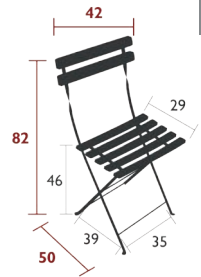

BISTRO

2-8 PEOPLE,
10 STANDARD TABLE FORMATS
THAT CAN BE COMBINED

BISTRO, MOON! & COLOR MIX

BISTRO

0101 - METAL CHAIR

DOMESTIC | PROFESSIONAL | INTENSIVE

6⁷
IPAC

Flat steel frame
Curved steel slat seat
Curved steel slat backrest
One-piece pads
Plastic clips for safe folding and unfolding
One-piece steel cross-pieces

Compatible with:

BISTRO OUTDOOR CUSHION 38 X 30 CM - COLOR MIX
BISTRO OUTDOOR CUSHION 28 X 38 CM - BASICS

4.8 kg

1601 - CHAISE LONGUE

DESIGN BY PATRICE HARDY

DOMESTIC | PROFESSIONAL | INTENSIVE

6
IPAC

Flat steel frame
Curved steel slat seat
Curved steel slat backrest
Steel sheet armrests
Adjustable backrest 3 positions (66-77-88 cm)
Adjustment system : painted steel wire

Compatible with:

OUTDOOR CUSHION 171 X 44 CM - BASICS
HEADREST 44 X 15 X 5.5 CM - COLOR MIX

14.5 kg

5113 - FOLDABLE BAR CHAIR

DOMESTIC | PROFESSIONAL | INTENSIVE

6⁷
IPAC

Flat steel frame
Curved steel slat seat
Curved steel slat backrest
One-piece pads
One-piece steel cross-pieces