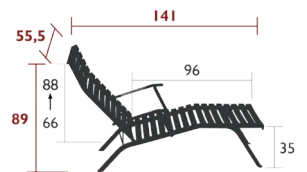

BISTRO

2-8 PEOPLE,
10 STANDARD TABLE FORMATS
THAT CAN BE COMBINED

BISTRO, MOON! & COLOR MIX

BISTRO

0101 - METAL CHAIR

DOMESTIC | PROFESSIONAL | INTENSIVE

6⁷
IPAC

Flat steel frame
Curved steel slat seat
Curved steel slat backrest
One-piece pads
Plastic clips for safe folding and unfolding
One-piece steel cross-pieces

Compatible with:

BISTRO OUTDOOR CUSHION 38 X 30 CM - COLOR MIX
BISTRO OUTDOOR CUSHION 28 X 38 CM - BASICS

4.8 kg

1601 - CHAISE LONGUE

DESIGN BY PATRICE HARDY

DOMESTIC | PROFESSIONAL | INTENSIVE

6
IPAC

Flat steel frame
Curved steel slat seat
Curved steel slat backrest
Steel sheet armrests
Adjustable backrest 3 positions (66-77-88 cm)
Adjustment system : painted steel wire

Compatible with:

OUTDOOR CUSHION 171 X 44 CM - BASICS
HEADREST 44 X 15 X 5.5 CM - COLOR MIX

14.5 kg

5113 - FOLDABLE BAR CHAIR

DOMESTIC | PROFESSIONAL | INTENSIVE

6⁷
IPAC

Flat steel frame
Curved steel slat seat
Curved steel slat backrest
One-piece pads
One-piece steel cross-pieces