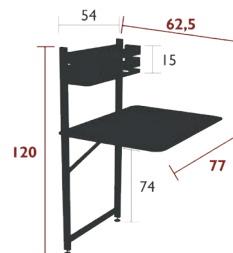

Compatible with:

BISTRO OUTDOOR CUSHION 38 X 30 CM - COLOR MIX
BISTRO OUTDOOR CUSHION 28 X 38 CM - BASICS

7.5 kg

0250 - HIGH TABLE 71 X 71 CM

DOMESTIC | PROFESSIONAL | INTENSIVE

6⁷
IPAC

Steel sheet table top
Flat steel base
One-piece pads

10.8 kg

BISTRO

0270 - BALCONY TABLE 57 X 77 CM

DESIGN BY STUDIO FERMOB

DOMESTIC PROFESSIONAL INTENSIVE

6 IPAC

x2

23

Tubular steel frame
Steel sheet table top
Adjustable stainless steel fastening system to hang on a balcony or wall

14 kg

6042 - TABLE 57 X 57 CM

DOMESTIC PROFESSIONAL INTENSIVE

6⁷ IPAC

x2

23

Steel sheet table top
Flat steel base
One-piece pads