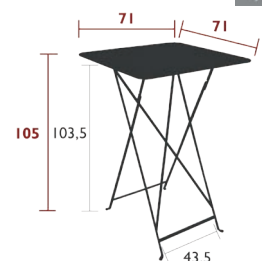

Compatible with:

OUTDOOR CUSHION 171 X 44 CM - BASICS
HEADREST 44 X 15 X 5.5 CM - COLOR MIX

14.5 kg

5113 - FOLDABLE BAR CHAIR

DOMESTIC | PROFESSIONAL | INTENSIVE

6⁷
IPAC

Flat steel frame
Curved steel slat seat
Curved steel slat backrest
One-piece pads
One-piece steel cross-pieces

Compatible with:

BISTRO OUTDOOR CUSHION 38 X 30 CM - COLOR MIX
BISTRO OUTDOOR CUSHION 28 X 38 CM - BASICS

7.5 kg

0250 - HIGH TABLE 71 X 71 CM

DOMESTIC | PROFESSIONAL | INTENSIVE

6⁷
IPAC

Steel sheet table top
Flat steel base
One-piece pads

10.8 kg

BISTRO

0270 - BALCONY TABLE 57 X 77 CM

DESIGN BY STUDIO FERMOB

DOMESTIC PROFESSIONAL INTENSIVE

6 IPAC

x2

23

Tubular steel frame
Steel sheet table top
Adjustable stainless steel fastening system to hang on a balcony or wall

14 kg

6042 - TABLE 57 X 57 CM

DOMESTIC PROFESSIONAL INTENSIVE

6⁷ IPAC

x2

23

Steel sheet table top
Flat steel base
One-piece pads