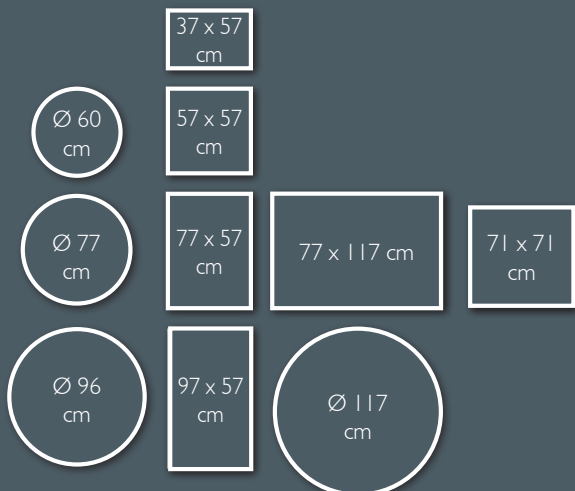

BISTRO

2-8 PEOPLE,
10 STANDARD TABLE FORMATS
THAT CAN BE COMBINED

BISTRO, MOON! & COLOR MIX

BISTRO

0101 - METAL CHAIR

DOMESTIC | PROFESSIONAL | INTENSIVE

6⁷
IPAC

Flat steel frame
Curved steel slat seat
Curved steel slat backrest
One-piece pads
Plastic clips for safe folding and unfolding
One-piece steel cross-pieces