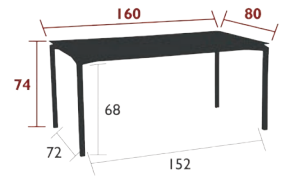

x6

Aluminium sheet table top

Tubular aluminium base

Height-adjustable pads

Compatible with:

PROTECTIVE COVER 160 X 100 CM FOR TABLE - COVERS

35 kg

8753 - TABLE 140 X 140 CM

Tubular aluminium base

Height-adjustable pads

47.5 kg

8740 - TABLE 195 X 95 CM

DESIGN BY ANTOINE LESUR

DOMESTIC

PROFESSIONAL

INTENSIVE

10  
IPAC

x10

Aluminium sheet table top

Tubular aluminium base

Height-adjustable pads

Compatible with:

PROTECTIVE COVER 210 X 100 FOR TABLE - COVERS

45 kg

8750 - HIGH TABLE 160 X 80 CM

DESIGN BY ANTOINE LESUR

DOMESTIC

PROFESSIONAL

INTENSIVE

10  
IPAC

x6

Aluminium sheet table top