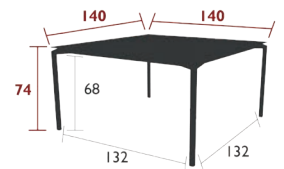

x6

Aluminium sheet table top

Tubular aluminium base

Height-adjustable pads

Compatible with:

PROTECTIVE COVER 160 X 100 CM FOR TABLE - COVERS

35 kg

8753 - TABLE 140 X 140 CM

Tubular aluminium base

Height-adjustable pads

47.5 kg

8740 - TABLE 195 X 95 CM

DESIGN BY ANTOINE LESUR

DOMESTIC

PROFESSIONAL

INTENSIVE

8750 - HIGH TABLE 160 X 80 CM

DESIGN BY ANTOINE LESUR

DOMESTIC

PROFESSIONAL

INTENSIVE

10  
IPAC

x6

Aluminium sheet table top