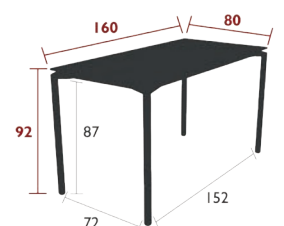

Tubular aluminium base

Height-adjustable pads

47.5 kg

8740 - TABLE 195 X 95 CM

DESIGN BY ANTOINE LESUR

DOMESTIC

PROFESSIONAL

INTENSIVE

8750 - HIGH TABLE 160 X 80 CM

DESIGN BY ANTOINE LESUR

DOMESTIC

PROFESSIONAL

INTENSIVE

10  
IPAC

x6

Aluminium sheet table top

Tubular aluminium base

Height-adjustable pads

Compatible with:

PROTECTIVE COVER 160 X 100 CM FOR TABLE - COVERS

35.5 kg

CALVI & CADIZ

CALVI, CADIZ & APLÓ