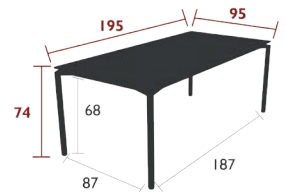

Tubular aluminium base

Height-adjustable pads

47.5 kg

8740 - TABLE 195 X 95 CM

DESIGN BY ANTOINE LESUR

DOMESTIC

PROFESSIONAL

INTENSIVE

10  
IPAC

x10

Aluminium sheet table top

Tubular aluminium base

Height-adjustable pads

Compatible with:

PROTECTIVE COVER 210 X 100 FOR TABLE - COVERS

45 kg

8750 - HIGH TABLE 160 X 80 CM

DESIGN BY ANTOINE LESUR

DOMESTIC

PROFESSIONAL

INTENSIVE

10  
IPAC

x6

Aluminium sheet table top