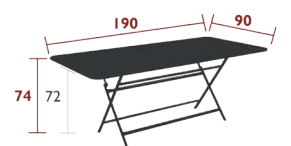

22 kg

5930 - TABLE 128 X 128 CM  
 DESIGN BY STUDIO FERMOB

DOMESTIC PROFESSIONAL INTENSIVE

8  
IPAC

x8

23

Steel sheet table top  
 Tubular steel base  
 Aluminium frame beneath table top  
Compatible with:  
 TABLE 128 X 90 CM - CARACTÈRE

27 kg

5931 - TABLE 190 X 90 CM  
 DESIGN BY STUDIO FERMOB

DOMESTIC PROFESSIONAL INTENSIVE

8  
IPAC

x10

23

Steel sheet table top  
 Tubular steel base  
 Aluminium frame beneath table top  
Compatible with:  
 TABLE 128 X 90 CM - CARACTÈRE

30 kg

CARACTÈRE, PLEIN & ALTO

FURNITURE

CARACTÈRE  
4 TABLE FORMATS TO ADAPT TO ANY SPACE