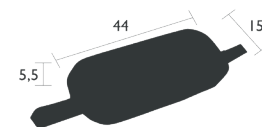

3141A4	●	Burgundy	3141B1	●	Mint
314197	●	Twine	3141C3	●	Apricot
314186	●	Safari Green	3141C2	●	Eucalyptus Green
314196	●	Night Blue			

NEW
NEW

0.230 kg

2727 - SET OF 2 OUTDOOR CUSHION 41 X 45 CM

NEW

DOMESTIC PROFESSIONAL INTENSIVE