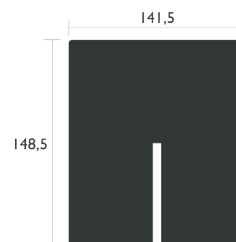

- **A DISTINCTIVE AND CLEVER ACCESSORY** that's inspired by the traditional poncho and can be worn in multiple ways.
- **AN INTUITIVE AND FUNCTIONAL PIECE**, with no attention to detail spared when it comes to its cut and dimensions.
- **A COMFORTABLE, FLOWING GARMENT**, made from 100% cotton and inspired by sweatshirts.