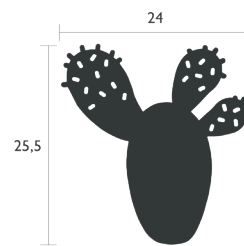

278873 ● Honey

1.26 kg

3006 - BANANE TRIVET 23 X 24.4 CM

Steel
Non-slip pads
See inside cover for available colours

300645 ● Capucine
300673 ● Honey

3006A6 ● Frosted Lemon
300683 ● Opaline Green

NEW

0.53 kg

ENVIE D'AILLEURS

3008 - CACTUS TRIVET 25.5 X 24 CM

DOMESTIC PROFESSIONAL **INTENSIVE**

Steel
Non-slip pads
See inside cover for available colours

- 300865 ● Willow Green
- 300820 ● Red Ochre
- 300842 ● Liquorice
- 3008A5 ● Clay Grey

NEW

0.46 kg

3018 - MONSTERA TRIVET 24 X 22 CM

NEW DOMESTIC PROFESSIONAL **INTENSIVE**

Steel
Non-slip pads
See inside cover for available colours

- 301802 ● Cedar Green
- 3018B9 ● Black Cherry
- 301821 ● Acapulco Blue
- 301883 ● Opaline Green