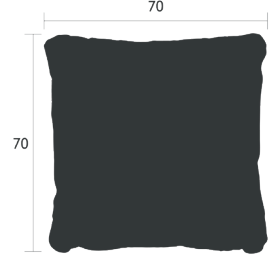

270291 ● Petrol Blue

270284 ● Jade Green

0.92 kg

2703 - BANANES OUTDOOR CUSHION 70 X 70 CM

Cotton fabric
Resistant to stains and mould
Back: cotton fabric with acrylic and polyurethane coating
Polyester foam

270344 ● Plum

270383 ● Opaline Green

1.26 kg

COLOR MIX, ENVIE D'AILLEURS, ÉVASION, LORETTA & TRÉFLE

ENVIE D'AILLEURS

2784 - CACAHUËTES OUTDOOR CUSHION 44 X 30 CM

Cotton fabric
Resistant to stains and mould
Polyester foam