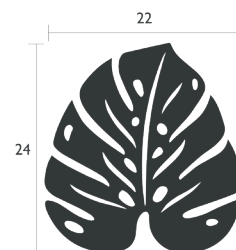

NEW

0.46 kg

3018 - MONSTERA TRIVET 24 X 22 CM

NEW DOMESTIC PROFESSIONAL **INTENSIVE**

Steel
Non-slip pads
See inside cover for available colours

- 301802 ● Cedar Green
- 3018B9 ● Black Cherry
- 301821 ● Acapulco Blue
- 301883 ● Opaline Green