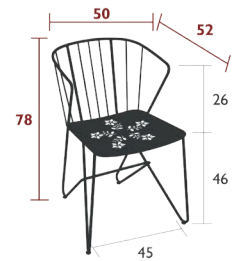

FLOWER

7100 - PERFORATED ARMCHAIR
DESIGN BY HARALD GUGGENBICHLER

DOMESTIC | PROFESSIONAL | INTENSIVE | 8 IPAC | 23

Steel wire frame
Perforated steel sheet seat
Steel wire backrest

7 kg

7101 - ARMCHAIR
DESIGN BY HARALD GUGGENBICHLER

DOMESTIC | PROFESSIONAL | INTENSIVE | 8 IPAC | 23

Steel wire frame
Steel sheet seat
Steel wire backrest

7 kg

7110 - PEDESTAL TABLE Ø 67 CM
DESIGN BY HARALD GUGGENBICHLER

DOMESTIC | PROFESSIONAL | INTENSIVE | 8 IPAC | x2 | 23

Steel sheet table top
Steel wire base

7.8 kg