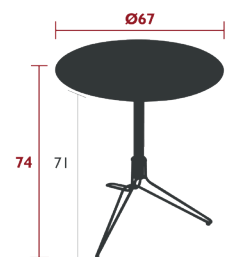

DOMESTIC | PROFESSIONAL | INTENSIVE | 8 IPAC | 23

Steel wire frame
Steel sheet seat
Steel wire backrest

7 kg

7110 - PEDESTAL TABLE Ø 67 CM
DESIGN BY HARALD GUGGENBICHLER

DOMESTIC | PROFESSIONAL | INTENSIVE | 8 IPAC | x2 | 23

Steel sheet table top
Steel wire base

7.8 kg