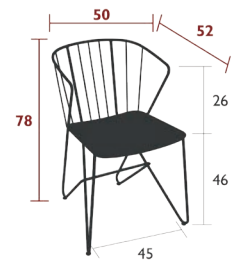

FLOWER

7100 - PERFORATED ARMCHAIR
DESIGN BY HARALD GUGGENBICHLER

DOMESTIC | PROFESSIONAL | INTENSIVE | 8 IPAC | 23

Steel wire frame
Perforated steel sheet seat
Steel wire backrest

7 kg

7101 - ARMCHAIR
DESIGN BY HARALD GUGGENBICHLER

DOMESTIC | PROFESSIONAL | INTENSIVE | 8 IPAC | 23

Steel wire frame
Steel sheet seat
Steel wire backrest

7 kg

7110 - PEDESTAL TABLE Ø 67 CM
DESIGN BY HARALD GUGGENBICHLER

DOMESTIC | PROFESSIONAL | INTENSIVE | 8 IPAC | x2 | 23

Steel sheet table top
Steel wire base

7.8 kg