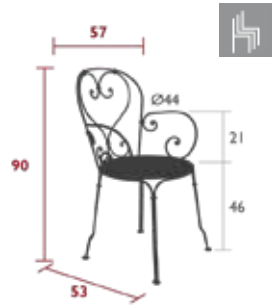

1900

2201 - CHAIR

DOMESTIC PROFESSIONAL INTENSIVE 7 IPAC 25

Steel wire frame
 Perforated steel sheet seat
 Steel wire backrest
 Hand forged scrolls and rings
Stacking capacity : x 10 (Height – stacked : 175 cm)
Compatible with :
 OUTDOOR CUSHION Ø 39 CM - BASICS
 OUTDOOR CUSHION Ø 40 CM - COLOR MIX

6 kg

2202 - ARMCHAIR

DOMESTIC PROFESSIONAL INTENSIVE 7 IPAC 25

Steel wire frame
 Perforated steel sheet seat
 Steel wire backrest
 Steel wire armrests
 Hand-forged scrolls, armrests and rings
Stacking capacity : x 4 (Height – stacked : 122 cm)
Compatible with :
 OUTDOOR CUSHION Ø 43 CM - BASICS

7 kg

2240 - TABLE Ø 96 CM

DOMESTIC PROFESSIONAL INTENSIVE 7 IPAC 25

Perforated steel sheet table top
 Steel wire base
 Parasol hole : pole max. Ø 39 mm
 Hand forged rings

15 kg

2241 - TABLE Ø 117 CM

DOMESTIC PROFESSIONAL INTENSIVE 7 IPAC 25