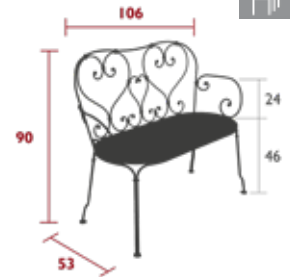

6 kg

2202 - ARMCHAIR

DOMESTIC PROFESSIONAL INTENSIVE 7 IPAC 25

Steel wire frame
 Perforated steel sheet seat
 Steel wire backrest
 Steel wire armrests
 Hand-forged scrolls, armrests and rings
Stacking capacity : x 4 (Height – stacked : 122 cm)
Compatible with :
 OUTDOOR CUSHION Ø 43 CM - BASICS

82

GRAPHITE GREY CUSHIONS
fabric colour code YY

A3

1900

2204 - BENCH

DOMESTIC PROFESSIONAL INTENSIVE

7
IPAC

Steel wire frame
Perforated steel sheet seat
Steel wire backrest
Steel wire armrests
Hand-forged scrolls, armrests and rings
Stacking capacity : x 2 (Height – stacked : 103 cm)

12.8 kg

2233 - LOW TABLE Ø 45 CM

DOMESTIC PROFESSIONAL INTENSIVE

7
IPAC

Perforated steel sheet table top
Steel wire base
Hand-forged rings

4 kg