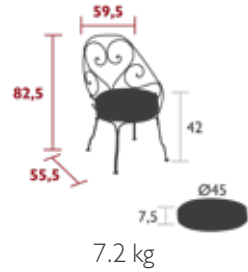

1900

2201 - CHAIR

DOMESTIC PROFESSIONAL INTENSIVE 7 IPAC 25

Steel wire frame
 Perforated steel sheet seat
 Steel wire backrest
 Hand forged scrolls and rings
Stacking capacity : x 10 (Height – stacked : 175 cm)
Compatible with :
 OUTDOOR CUSHION Ø 39 CM - BASICS
 OUTDOOR CUSHION Ø 40 CM - COLOR MIX

6 kg

2202 - ARMCHAIR

DOMESTIC PROFESSIONAL INTENSIVE 7 IPAC 25

Steel wire frame
 Perforated steel sheet seat
 Steel wire backrest
 Steel wire armrests
 Hand-forged scrolls, armrests and rings
Stacking capacity : x 4 (Height – stacked : 122 cm)
Compatible with :
 OUTDOOR CUSHION Ø 43 CM - BASICS

7 kg

2240 - TABLE Ø 96 CM

DOMESTIC PROFESSIONAL INTENSIVE 7 IPAC 25

Perforated steel sheet table top
 Steel wire base
 Parasol hole : pole max. Ø 39 mm
 Hand forged rings

15 kg

2241 - TABLE Ø 117 CM

DOMESTIC PROFESSIONAL INTENSIVE 7 IPAC 25

Perforated steel sheet table top
 Steel wire base
 Parasol hole : pole max. Ø 39 mm
 Hand forged rings

19 kg

1900

2205XXYY - CABRIOLET ARMCHAIR

Steel wire frame
 Perforated steel sheet seat
 Steel wire backrest
 Hand forged scrolls and rings
 Sunbrella® solution-dyed acrylic outdoor fabric
 Non-slip padding