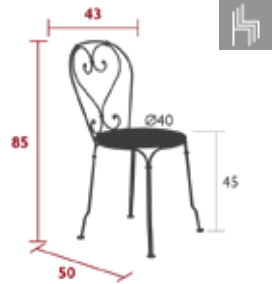

1900

2201 - CHAIR

DOMESTIC PROFESSIONAL INTENSIVE 7 IPAC 25

Steel wire frame
 Perforated steel sheet seat
 Steel wire backrest
 Hand forged scrolls and rings
Stacking capacity : x 10 (Height – stacked : 175 cm)
Compatible with :
 OUTDOOR CUSHION Ø 39 CM - BASICS
 OUTDOOR CUSHION Ø 40 CM - COLOR MIX

6 kg

2202 - ARMCHAIR

DOMESTIC PROFESSIONAL INTENSIVE 7 IPAC 25

Steel wire frame
 Perforated steel sheet seat
 Steel wire backrest
 Steel wire armrests
 Hand-forged scrolls, armrests and rings
Stacking capacity : x 4 (Height – stacked : 122 cm)
Compatible with :
 OUTDOOR CUSHION Ø 43 CM - BASICS

7 kg

2240 - TABLE Ø 96 CM

DOMESTIC PROFESSIONAL INTENSIVE 7 IPAC 25

Perforated steel sheet table top
 Steel wire base
 Parasol hole : pole max. Ø 39 mm
 Hand forged rings

15 kg

2241 - TABLE Ø 117 CM

DOMESTIC PROFESSIONAL INTENSIVE 7 IPAC 25