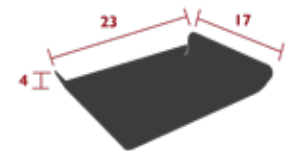

Steel sheet

- 317221 ● Acapulco Blue
- 317282 ● Cactus
- 3172A5 ● Clay Grey
- 3172B9 ● Black Cherry
- 317220 ● Red Ochre
- 317245 ● Capucine

- 3172C6 ● Honey
- 317247 ● Anthracite
- 3172A6 ● Frosted Lemon
- 317283 ● Opaline Green
- 3172D2 ● Gingerbread