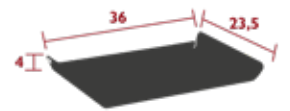

Steel sheet

- 317121 ● Acapulco Blue
- 317182 ● Cactus
- 3171A5 ● Clay Grey
- 3171B9 ● Black Cherry
- 317120 ● Red Ochre
- 317145 ● Capucine

NEW
NEW
NEW
NEW

- 3171C6 ● Honey
- 317147 ● Anthracite
- 3171A6 ● Frosted Lemon
- 317183 ● Opaline Green
- 3171D2 ● Gingerbread

NEW
NEW
NEW
NEW
NEW

0.6 kg

3172 - TRAY 23 X 17 CM
DESIGN BY STUDIO FERMOB

NEW

DOMESTIC PROFESSIONAL INTENSIVE