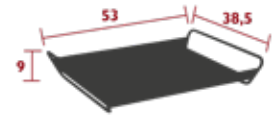

Steel sheet
Steel wire handles

- 317021 ● Acapulco Blue
- 317082 ● Cactus
- 3170A5 ● Clay Grey
- 3170B9 ● Black Cherry
- 317020 ● Red Ochre
- 317045 ● Capucine

NEW
NEW

NEW

- 3170C6 ● Honey
- 317047 ● Anthracite
- 3170A6 ● Frosted Lemon
- 317083 ● Opaline Green
- 3170D2 ● Gingerbread

NEW
NEW
NEW
NEW
NEW

2 kg

3171 - TRAY 36 X 23.5 CM
DESIGN BY STUDIO FERMOB

DOMESTIC PROFESSIONAL INTENSIVE