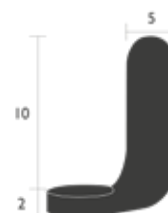

Aluminium frame
Compatible product fastening type: screwed to the lamp base thanks to a quarter-turn system

Type of fastening: adhesive (double-sided, included) or screw-in (screws not included) wall bracket

Compatible with:
LAMP H24 - APLÔ

346014	● Nutmeg	346073	● Honey
346020	● Red Ochre	346082	● Cactus
346021	● Acapulco Blue	3460B9	● Black Cherry
346047	● Anthracite	3460A5	● Clay Grey

0.13 kg

3470 - SUSPENSION STRAP
DESIGN BY TRISTAN LOHNER