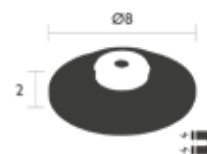

Aluminium frame
ABS base
Compatible product fastening type: screwed to the lamp base thanks to a quarter-turn system

Compatible with:
LAMP H24 - APLÔ

345014	● Nutmeg	345073	● Honey
345020	● Red Ochre	345082	● Cactus
345021	● Acapulco Blue	3450B9	● Black Cherry
345047	● Anthracite	3450A5	● Clay Grey

0.072 kg

3460 - WALL LIGHT BRACKET
DESIGN BY TRISTAN LOHNER