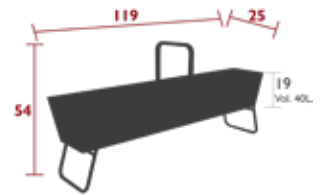

BASKET

3231 - HIGH PLANTER
 DESIGN BY FABIO MELIOTA

DOMESTIC PROFESSIONAL INTENSIVE 7 IPAC 25

Steel wire frame
 Steel wire handle
 Aluminium tray
 2 drainage holes at each end of the tray, with plugs
 Feet and tray separable

12.5 kg

3230 - LONG PLANTER
 DESIGN BY FABIO MELIOTA

DOMESTIC PROFESSIONAL INTENSIVE 7 IPAC 25

Steel wire frame
 Steel wire handle
 Aluminium tray
 2 drainage holes at each end of the tray, with plugs
 Feet and tray separable

11.5 kg

BASKET