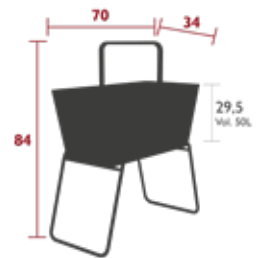

BASKET

3231 - HIGH PLANTER
 DESIGN BY FABIO MELIOTA

DOMESTIC PROFESSIONAL INTENSIVE 7 IPAC 25

Steel wire frame
 Steel wire handle
 Aluminium tray
 2 drainage holes at each end of the tray, with plugs
 Feet and tray separable

12.5 kg

3230 - LONG PLANTER
 DESIGN BY FABIO MELIOTA

DOMESTIC PROFESSIONAL INTENSIVE 7 IPAC 25

Steel wire frame
 Steel wire handle
 Aluminium tray
 2 drainage holes at each end of the tray, with plugs
 Feet and tray separable

11.5 kg

BASKET