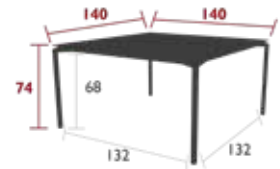

# CALVI

8753 - TABLE 140 X 140 CM  
 DESIGN BY ANTOINE LESUR

DOMESTIC | PROFESSIONAL | INTENSIVE

10 IPAC

6

25

Aluminium sheet table top  
 Tubular aluminium base  
 Height-adjustable pads  
 Set of 2 leg risers provided for rain runoff

47.5 kg

8744 - TABLE 160 X 80 CM  
 DESIGN BY ANTOINE LESUR

DOMESTIC | PROFESSIONAL | INTENSIVE

10 IPAC

6

25

Aluminium sheet table top  
 Tubular aluminium base  
 Height-adjustable pads  
 Set of 2 leg risers provided for rain runoff  
 Compatible with :  
 PROTECTIVE COVER 160 X 100 CM FOR TABLE - COVERS

35 kg

8740 - TABLE 195 X 95 CM  
 DESIGN BY ANTOINE LESUR

DOMESTIC | PROFESSIONAL | INTENSIVE

10 IPAC

10

25

Aluminium sheet table top  
 Tubular aluminium base  
 Height-adjustable pads  
 Set of 2 leg risers provided for rain runoff  
 Compatible with :  
 PROTECTIVE COVER 210 X 100 FOR TABLE - COVERS

45 kg

8750 - HIGH TABLE 160 X 80 CM  
 DESIGN BY ANTOINE LESUR

DOMESTIC | PROFESSIONAL | INTENSIVE

10 IPAC

6

25

Aluminium sheet table top  
 Tubular aluminium base  
 Height-adjustable pads  
 Set of 2 leg risers provided for rain runoff  
 Compatible with :  
 PROTECTIVE COVER 160 X 100 CM FOR TABLE - COVERS