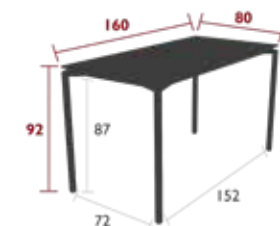

47.5 kg

8744 - TABLE 160 X 80 CM  
 DESIGN BY ANTOINE LESUR

DOMESTIC | PROFESSIONAL | INTENSIVE

10 IPAC

6

25

Aluminium sheet table top  
 Tubular aluminium base  
 Height-adjustable pads  
 Set of 2 leg risers provided for rain runoff  
 Compatible with :  
 PROTECTIVE COVER 160 X 100 CM FOR TABLE - COVERS

35 kg

8740 - TABLE 195 X 95 CM  
 DESIGN BY ANTOINE LESUR

DOMESTIC | PROFESSIONAL | INTENSIVE

10 IPAC

10

25

Aluminium sheet table top  
 Tubular aluminium base  
 Height-adjustable pads  
 Set of 2 leg risers provided for rain runoff  
 Compatible with :  
 PROTECTIVE COVER 210 X 100 FOR TABLE - COVERS

45 kg

8750 - HIGH TABLE 160 X 80 CM  
 DESIGN BY ANTOINE LESUR

DOMESTIC | PROFESSIONAL | INTENSIVE

10 IPAC

6

25

Aluminium sheet table top  
 Tubular aluminium base  
 Height-adjustable pads  
 Set of 2 leg risers provided for rain runoff  
 Compatible with :  
 PROTECTIVE COVER 160 X 100 CM FOR TABLE - COVERS