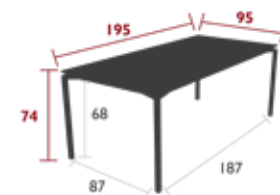

# CALVI

8753 - TABLE 140 X 140 CM  
 DESIGN BY ANTOINE LESUR

DOMESTIC | PROFESSIONAL | INTENSIVE

10 IPAC

6

25

Aluminium sheet table top  
 Tubular aluminium base  
 Height-adjustable pads  
 Set of 2 leg risers provided for rain runoff

47.5 kg

8744 - TABLE 160 X 80 CM  
 DESIGN BY ANTOINE LESUR

DOMESTIC | PROFESSIONAL | INTENSIVE

10 IPAC

6

25

Aluminium sheet table top  
 Tubular aluminium base  
 Height-adjustable pads  
 Set of 2 leg risers provided for rain runoff  
 Compatible with :  
 PROTECTIVE COVER 160 X 100 CM FOR TABLE - COVERS

35 kg

8740 - TABLE 195 X 95 CM  
 DESIGN BY ANTOINE LESUR

DOMESTIC | PROFESSIONAL | INTENSIVE

10 IPAC

10

25

Aluminium sheet table top  
 Tubular aluminium base  
 Height-adjustable pads  
 Set of 2 leg risers provided for rain runoff  
 Compatible with :  
 PROTECTIVE COVER 210 X 100 FOR TABLE - COVERS

45 kg

8750 - HIGH TABLE 160 X 80 CM  
 DESIGN BY ANTOINE LESUR

DOMESTIC | PROFESSIONAL | INTENSIVE

10 IPAC

6

25

Aluminium sheet table top  
 Tubular aluminium base  
 Height-adjustable pads  
 Set of 2 leg risers provided for rain runoff  
 Compatible with :  
 PROTECTIVE COVER 160 X 100 CM FOR TABLE - COVERS