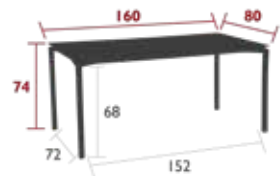

# CALVI

8753 - TABLE 140 X 140 CM  
 DESIGN BY ANTOINE LESUR

DOMESTIC | PROFESSIONAL | INTENSIVE

10 IPAC

6

25

Aluminium sheet table top  
 Tubular aluminium base  
 Height-adjustable pads  
 Set of 2 leg risers provided for rain runoff

47.5 kg

8744 - TABLE 160 X 80 CM  
 DESIGN BY ANTOINE LESUR

DOMESTIC | PROFESSIONAL | INTENSIVE

10 IPAC

6

25

Aluminium sheet table top  
 Tubular aluminium base  
 Height-adjustable pads  
 Set of 2 leg risers provided for rain runoff  
 Compatible with :  
 PROTECTIVE COVER 160 X 100 CM FOR TABLE - COVERS

35 kg

8740 - TABLE 195 X 95 CM  
 DESIGN BY ANTOINE LESUR

DOMESTIC | PROFESSIONAL | INTENSIVE

10 IPAC

10

25

Aluminium sheet table top  
 Tubular aluminium base  
 Height-adjustable pads  
 Set of 2 leg risers provided for rain runoff  
 Compatible with :  
 PROTECTIVE COVER 210 X 100 FOR TABLE - COVERS

45 kg

8750 - HIGH TABLE 160 X 80 CM  
 DESIGN BY ANTOINE LESUR

DOMESTIC | PROFESSIONAL | INTENSIVE

10 IPAC

6

25

Aluminium sheet table top  
 Tubular aluminium base  
 Height-adjustable pads  
 Set of 2 leg risers provided for rain runoff  
 Compatible with :  
 PROTECTIVE COVER 160 X 100 CM FOR TABLE - COVERS