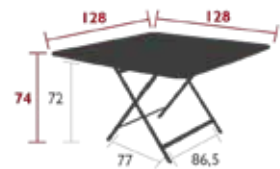

22 kg

5930 - TABLE 128 X 128 CM

DESIGN BY STUDIO FERMOB

DOMESTIC | PROFESSIONAL | INTENSIVE

8
IPAC

8

25

Steel sheet table top
Tubular steel base
Aluminium frame beneath table top
Compatible with :
TABLE 128 X 90 CM - CARACTÈRE

27 kg

5931 - TABLE 190 X 90 CM

DESIGN BY STUDIO FERMOB

DOMESTIC | PROFESSIONAL | INTENSIVE

8
IPAC

10

25

Steel sheet table top
Tubular steel base
Aluminium frame beneath table top
Compatible with :
TABLE 128 X 90 CM - CARACTÈRE

30 kg

5932 - TABLE Ø 128 CM

DESIGN BY STUDIO FERMOB

DOMESTIC | PROFESSIONAL | INTENSIVE

8
IPAC

8

25

Steel sheet table top
Tubular steel base
Aluminium frame beneath table top

23 kg

CARACTÈRE 4 TABLE FORMATS TO ADAPT TO ANY SPACE