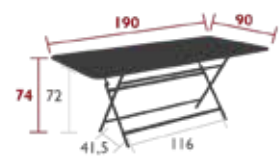

22 kg

5930 - TABLE 128 X 128 CM

DESIGN BY STUDIO FERMOB

DOMESTIC | PROFESSIONAL | INTENSIVE

8
IPAC

8

25

Steel sheet table top
Tubular steel base
Aluminium frame beneath table top
Compatible with :
TABLE 128 X 90 CM - CARACTÈRE

27 kg

5931 - TABLE 190 X 90 CM

DESIGN BY STUDIO FERMOB

DOMESTIC | PROFESSIONAL | INTENSIVE

8
IPAC

10

25

Steel sheet table top
Tubular steel base
Aluminium frame beneath table top
Compatible with :
TABLE 128 X 90 CM - CARACTÈRE

30 kg

5932 - TABLE Ø 128 CM

DESIGN BY STUDIO FERMOB

DOMESTIC | PROFESSIONAL | INTENSIVE

8
IPAC

8

25

Steel sheet table top
Tubular steel base
Aluminium frame beneath table top

23 kg

CARACTÈRE 4 TABLE FORMATS TO ADAPT TO ANY SPACE