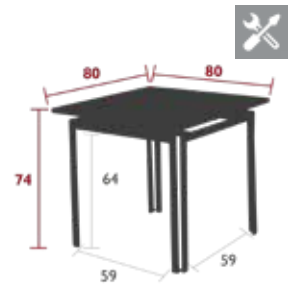

COSTA

8143 - TABLE 80 X 80 CM

DOMESTIC PROFESSIONAL INTENSIVE

9 IPAC

4

25

Aluminium slat table top
Tubular aluminium base

14.5 kg

8160 - TABLE 160 X 80 CM

DOMESTIC PROFESSIONAL INTENSIVE

9 IPAC

6

25

Aluminium slat table top
Tubular aluminium base

Compatible with :
PROTECTIVE COVER 160 X 100 CM FOR TABLE - COVERS

21 kg

8147 - TABLE WITH EXTENSIONS 160/240 X 90 CM

DOMESTIC PROFESSIONAL INTENSIVE

9 IPAC

10

25

Aluminium slat table top
Tubular aluminium base

32 kg

COSTA