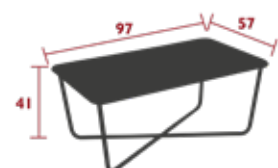

3.2 kg

1805 - 2-SEATER BENCH

DESIGN BY PASCAL MOURGUE

DOMESTIC | PROFESSIONAL | INTENSIVE

10 IPAC

Tubular aluminium frame
 Outdoor woven polyethylene fibre seat
 Outdoor woven polyethylene fibre backrest
 Silencing pads
Stacking capacity: x 4 (Height – stacked: 100 cm)
 Available colours: see limited colour chart

6 kg

1806 - 3-SEATER XL BENCH

DESIGN BY PASCAL MOURGUE

DOMESTIC | PROFESSIONAL | INTENSIVE

10 IPAC

Tubular aluminium frame
 Outdoor woven polyethylene fibre seat
 Outdoor woven polyethylene fibre backrest
 Silencing pads
 Available colours: see limited colour chart

10.1 kg

1820 - LOW TABLE 97 X 57 CM

DESIGN BY PASCAL MOURGUE

DOMESTIC | PROFESSIONAL | INTENSIVE

7 IPAC

Steel sheet table top
 Tubular steel base

9 kg

CROISSETTE