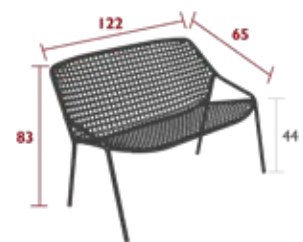

CROISSETTE

1804 - ARMCHAIR

DESIGN BY PASCAL MOURGUE

DOMESTIC | PROFESSIONAL | INTENSIVE

10 IPAC

Tubular aluminium frame
 Outdoor woven polyethylene fibre seat
 Outdoor woven polyethylene fibre backrest
 Silencing pads
Stacking capacity: x 4 (Height – stacked: 100 cm)
 Available colours: see limited colour chart

3.2 kg

1805 - 2-SEATER BENCH

DESIGN BY PASCAL MOURGUE

DOMESTIC | PROFESSIONAL | INTENSIVE

10 IPAC

Tubular aluminium frame
 Outdoor woven polyethylene fibre seat
 Outdoor woven polyethylene fibre backrest
 Silencing pads
Stacking capacity: x 4 (Height – stacked: 100 cm)
 Available colours: see limited colour chart

6 kg

1806 - 3-SEATER XL BENCH

DESIGN BY PASCAL MOURGUE

DOMESTIC | PROFESSIONAL | INTENSIVE

10 IPAC

Tubular aluminium frame
 Outdoor woven polyethylene fibre seat
 Outdoor woven polyethylene fibre backrest
 Silencing pads
 Available colours: see limited colour chart

10.1 kg

1820 - LOW TABLE 97 X 57 CM

DESIGN BY PASCAL MOURGUE

DOMESTIC | PROFESSIONAL | INTENSIVE

7 IPAC

Steel sheet table top
 Tubular steel base

9 kg

CROISSETTE