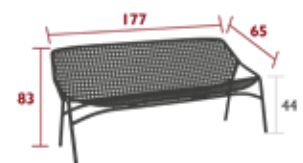

CROISSETTE

1804 - ARMCHAIR

DESIGN BY PASCAL MOURGUE

DOMESTIC | PROFESSIONAL | INTENSIVE

10 IPAC

Tubular aluminium frame
 Outdoor woven polyethylene fibre seat
 Outdoor woven polyethylene fibre backrest
 Silencing pads
Stacking capacity: x 4 (Height – stacked: 100 cm)
 Available colours: see limited colour chart

3.2 kg

1805 - 2-SEATER BENCH

DESIGN BY PASCAL MOURGUE

DOMESTIC | PROFESSIONAL | INTENSIVE

10 IPAC

Tubular aluminium frame
 Outdoor woven polyethylene fibre seat
 Outdoor woven polyethylene fibre backrest
 Silencing pads
Stacking capacity: x 4 (Height – stacked: 100 cm)
 Available colours: see limited colour chart

6 kg

1806 - 3-SEATER XL BENCH

DESIGN BY PASCAL MOURGUE

DOMESTIC | PROFESSIONAL | INTENSIVE

10 IPAC

Tubular aluminium frame
 Outdoor woven polyethylene fibre seat
 Outdoor woven polyethylene fibre backrest
 Silencing pads
 Available colours: see limited colour chart

10.1 kg

1820 - LOW TABLE 97 X 57 CM

DESIGN BY PASCAL MOURGUE

DOMESTIC | PROFESSIONAL | INTENSIVE

7 IPAC

Steel sheet table top
 Tubular steel base

9 kg

CROISSETTE