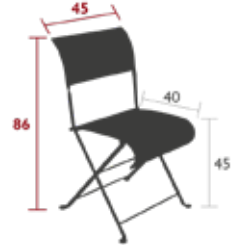

DUNE

I 308 - SUNLOUNGER
DESIGN BY PASCAL MOURGUE

DOMESTIC PROFESSIONAL INTENSIVE

7
IPAC

Flat steel frame
Duo or Stereo OTF Batyline® outdoor fabric bed - high-tenacity
100% polyester thread coated in solution-dyed PVC
Adjustable backrest 4 positions (0°-20°-36°-56°)
Integrated wheels
Adjustment system : painted steel wire
Available colours: see limited colour chart
Compatible with :
HEADREST 44 X 15 X 5.5 CM - COLOR MIX

19.2 kg

DUNE & BISTRO

DUNE PREMIUM

I201 - CHAIR

DESIGN BY PASCAL MOURGUE

DOMESTIC PROFESSIONAL INTENSIVE

7⁸
IPAC

Flat steel frame
Duo or Stereo OTF Batyline® outdoor fabric seat - high-tenacity 100% polyester thread coated in solution-dyed PVC
Duo or Stereo OTF Batyline® outdoor fabric backrest - high-tenacity 100% polyester thread coated in solution-dyed PVC
Reinforced backrest
Available colours: see limited colour chart

4.6 kg

I202 - ARMCHAIR

DESIGN BY PASCAL MOURGUE

DOMESTIC PROFESSIONAL INTENSIVE

7⁸
IPAC

Flat steel frame
Duo or Stereo OTF Batyline® outdoor fabric seat - high-tenacity 100% polyester thread coated in solution-dyed PVC
Duo or Stereo OTF Batyline® outdoor fabric backrest - high-tenacity 100% polyester thread coated in solution-dyed PVC
Reinforced backrest
Steel slat armrests
Available colours: see limited colour chart

6 kg