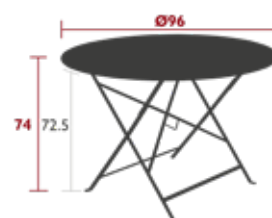

# FLOREÁL

0230 - TABLE Ø 60 CM

DOMESTIC PROFESSIONAL INTENSIVE

6<sup>7</sup>  
IPAC

2  
x

Perforated steel sheet table top  
Flat steel base

6 kg

0234 - TABLE Ø 77 CM

DOMESTIC PROFESSIONAL INTENSIVE

6<sup>7</sup>  
IPAC

4  
x

Perforated steel sheet table top  
Flat steel base  
Parasol hole : pole max. Ø 39 mm

10 kg

0236 - TABLE Ø 96 CM

DOMESTIC PROFESSIONAL INTENSIVE

6<sup>7</sup>  
IPAC

5  
x

Perforated steel sheet table top  
Flat steel base  
Parasol hole : pole max. Ø 39 mm

11.8 kg

# FLOWER

7110 - PEDESTAL TABLE Ø 67 CM

DESIGN BY HARALD GUGGENBICHLER

DOMESTIC PROFESSIONAL INTENSIVE

8  
IPAC

2  
x

Steel sheet table top  
Steel wire base

7.8 kg