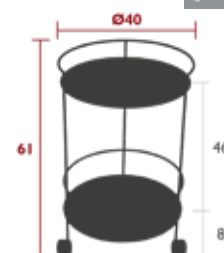

GUINGUETTE

I062 - SIDE WHEELED TABLE WITH SOLID DOUBLE TOP

DOMESTIC PROFESSIONAL INTENSIVE 6⁷ IPAC 25

Steel wire frame
Steel sheet table top
Integrated wheels

4.3 kg

I061 - SIDE TABLE WITH PERFORATED DOUBLE TOP

DOMESTIC PROFESSIONAL INTENSIVE 6⁷ IPAC 25

Steel wire frame
Perforated steel sheet table top

4.4 kg

GUINGUETTE