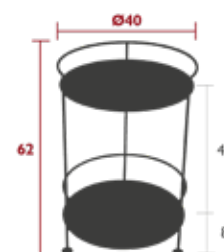

GUINGUETTE

I062 - SIDE WHEELED TABLE WITH SOLID DOUBLE TOP

DOMESTIC PROFESSIONAL INTENSIVE 6⁷ IPAC 25

Steel wire frame
Steel sheet table top
Integrated wheels

4.3 kg

I061 - SIDE TABLE WITH PERFORATED DOUBLE TOP

DOMESTIC PROFESSIONAL INTENSIVE 6⁷ IPAC 25

Steel wire frame
Perforated steel sheet table top

4.4 kg

GUINGUETTE